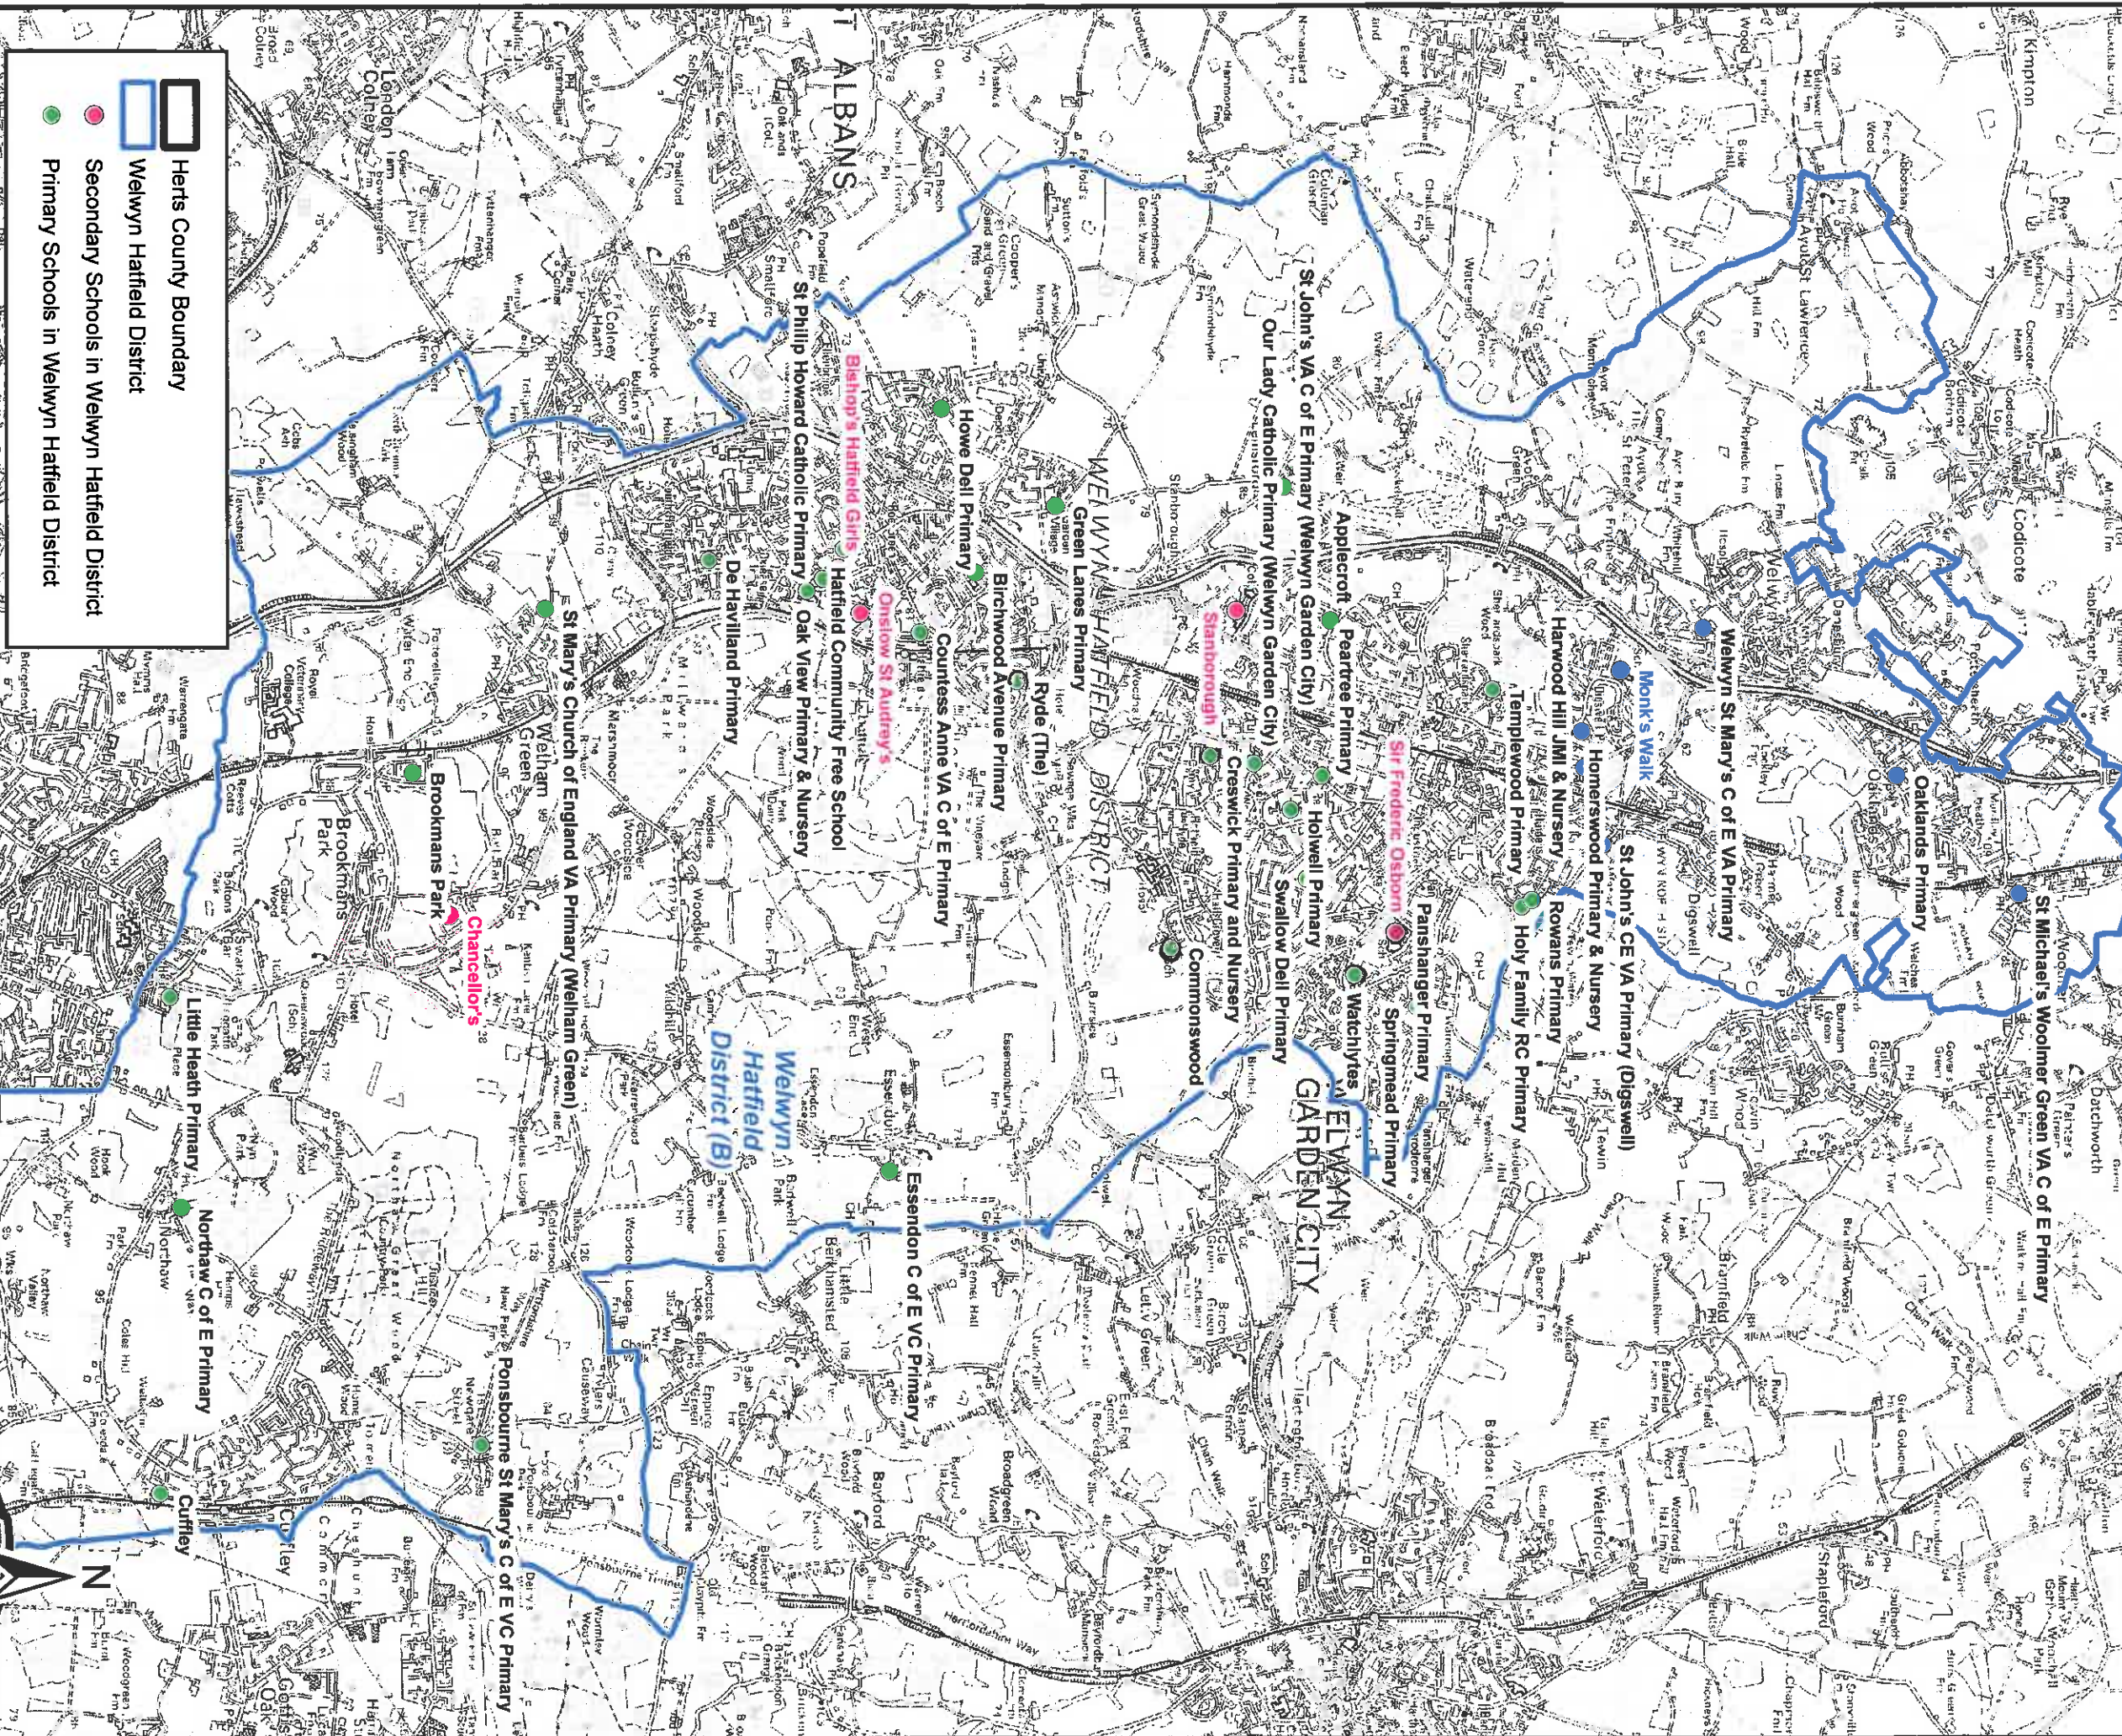

# Primary and Secondary Schools in Welwyn Hatfield District

## (Map produced July 2016)

- Herts County Boundary
- Welwyn Hatfield District
- Secondary Schools in Welwyn Hatfield District
- Primary Schools in Welwyn Hatfield District

1 Miles  
1 Kilometers

© Crown copyright and database rights  
2016 Ordnance Survey EUL 100019606.  
You are not permitted to copy, sub-licence, distribute  
or sell any of this data to third parties in any form.