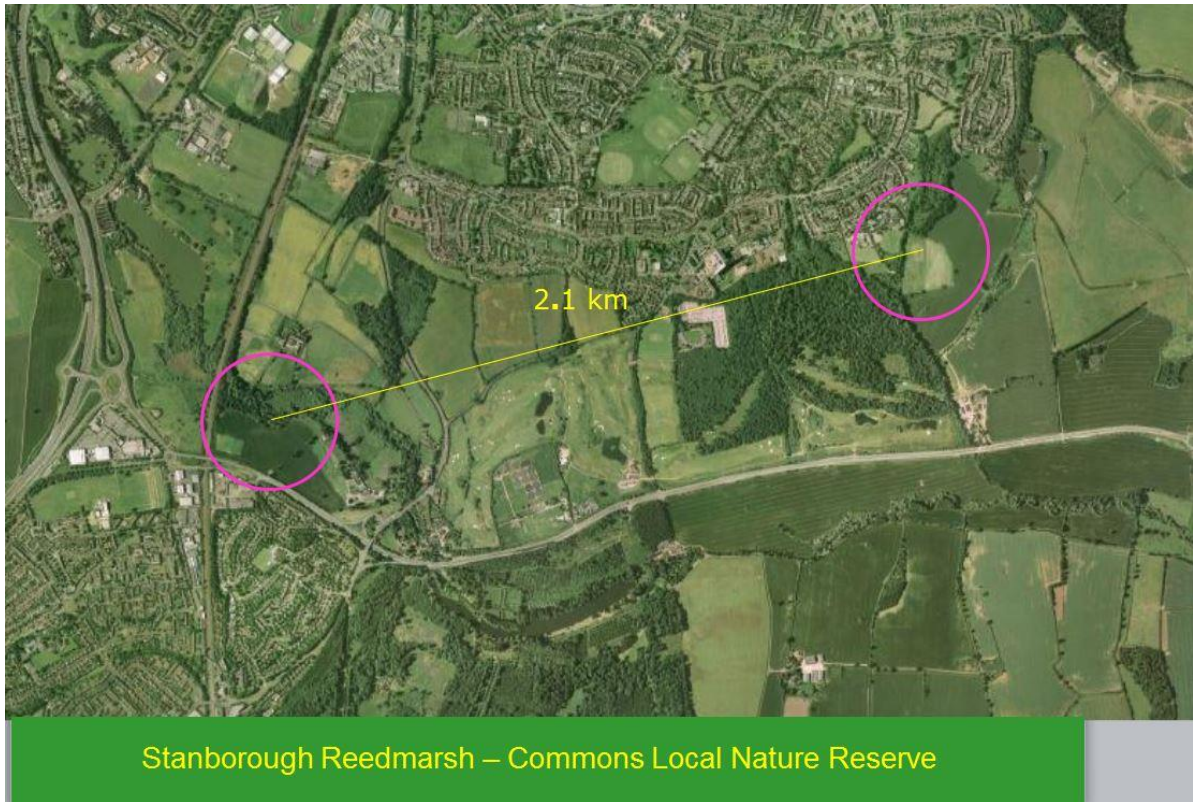

Grey Wagtail

Wheatear

Nightingale

Case Study

Reed Bunting

Reed Bunting winter activity map within the corridor and surrounding nature reserves and arable farmland

Area of the corridor showing winter activity between roosting site at Stanborough Reed Marsh and winter foraging at The Commons Local Nature Reserve