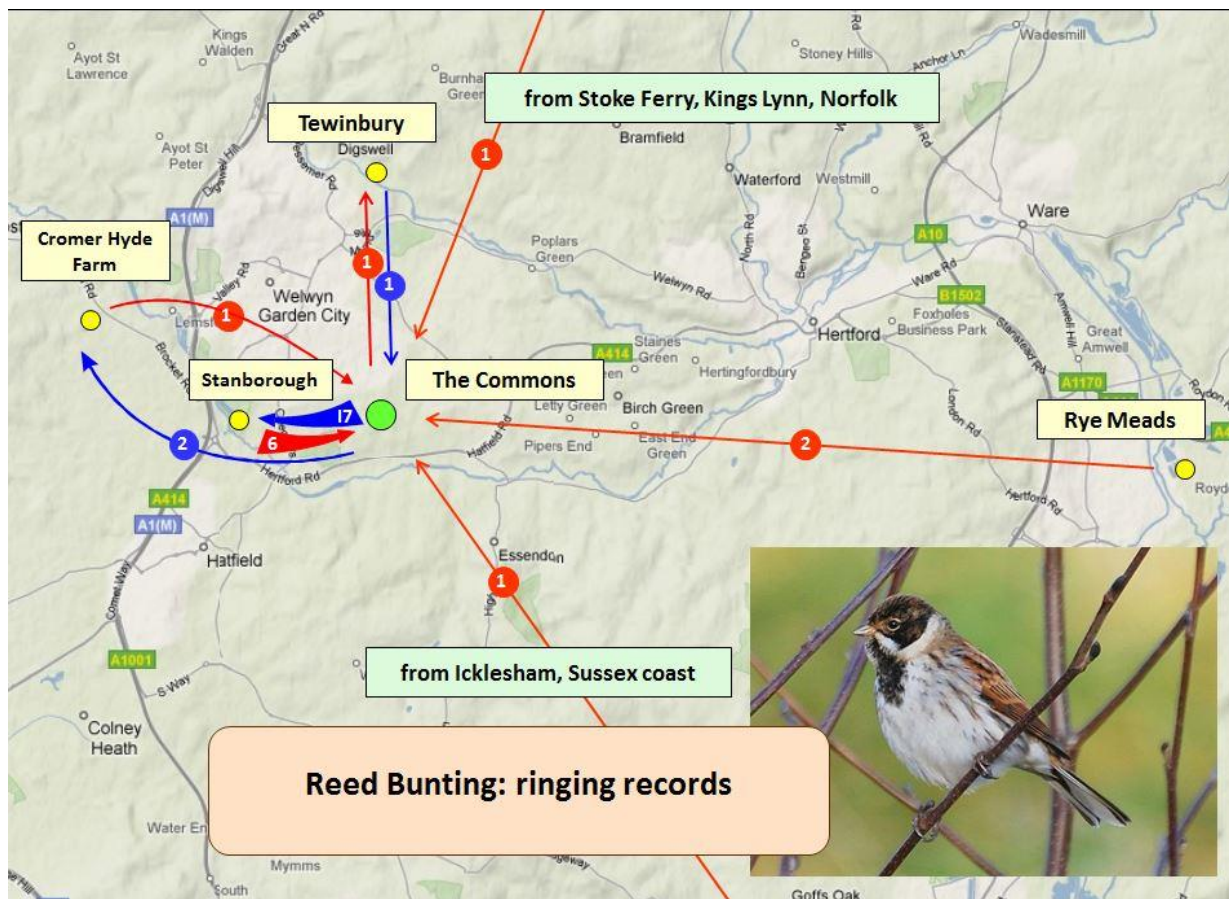

Buzzard

Hobby

Kestrel

Sparrowhawk

Cuckoo

Little Owl

Short-eared Owl

Kingfisher

Grey Wagtail

Wheatear

Nightingale

Case Study

Reed Bunting

Reed Bunting winter activity map within the corridor and surrounding nature reserves and arable farmland

Area of the corridor showing winter activity between roosting site at Stanborough Reed Marsh and winter foraging at The Commons Local Nature Reserve

Species data showing the recapture history of 119 new reed

buntings and the 340 recaptures of these individuals within the arable area of the Commons Local Nature Reserve showing site dependency through the winter period.