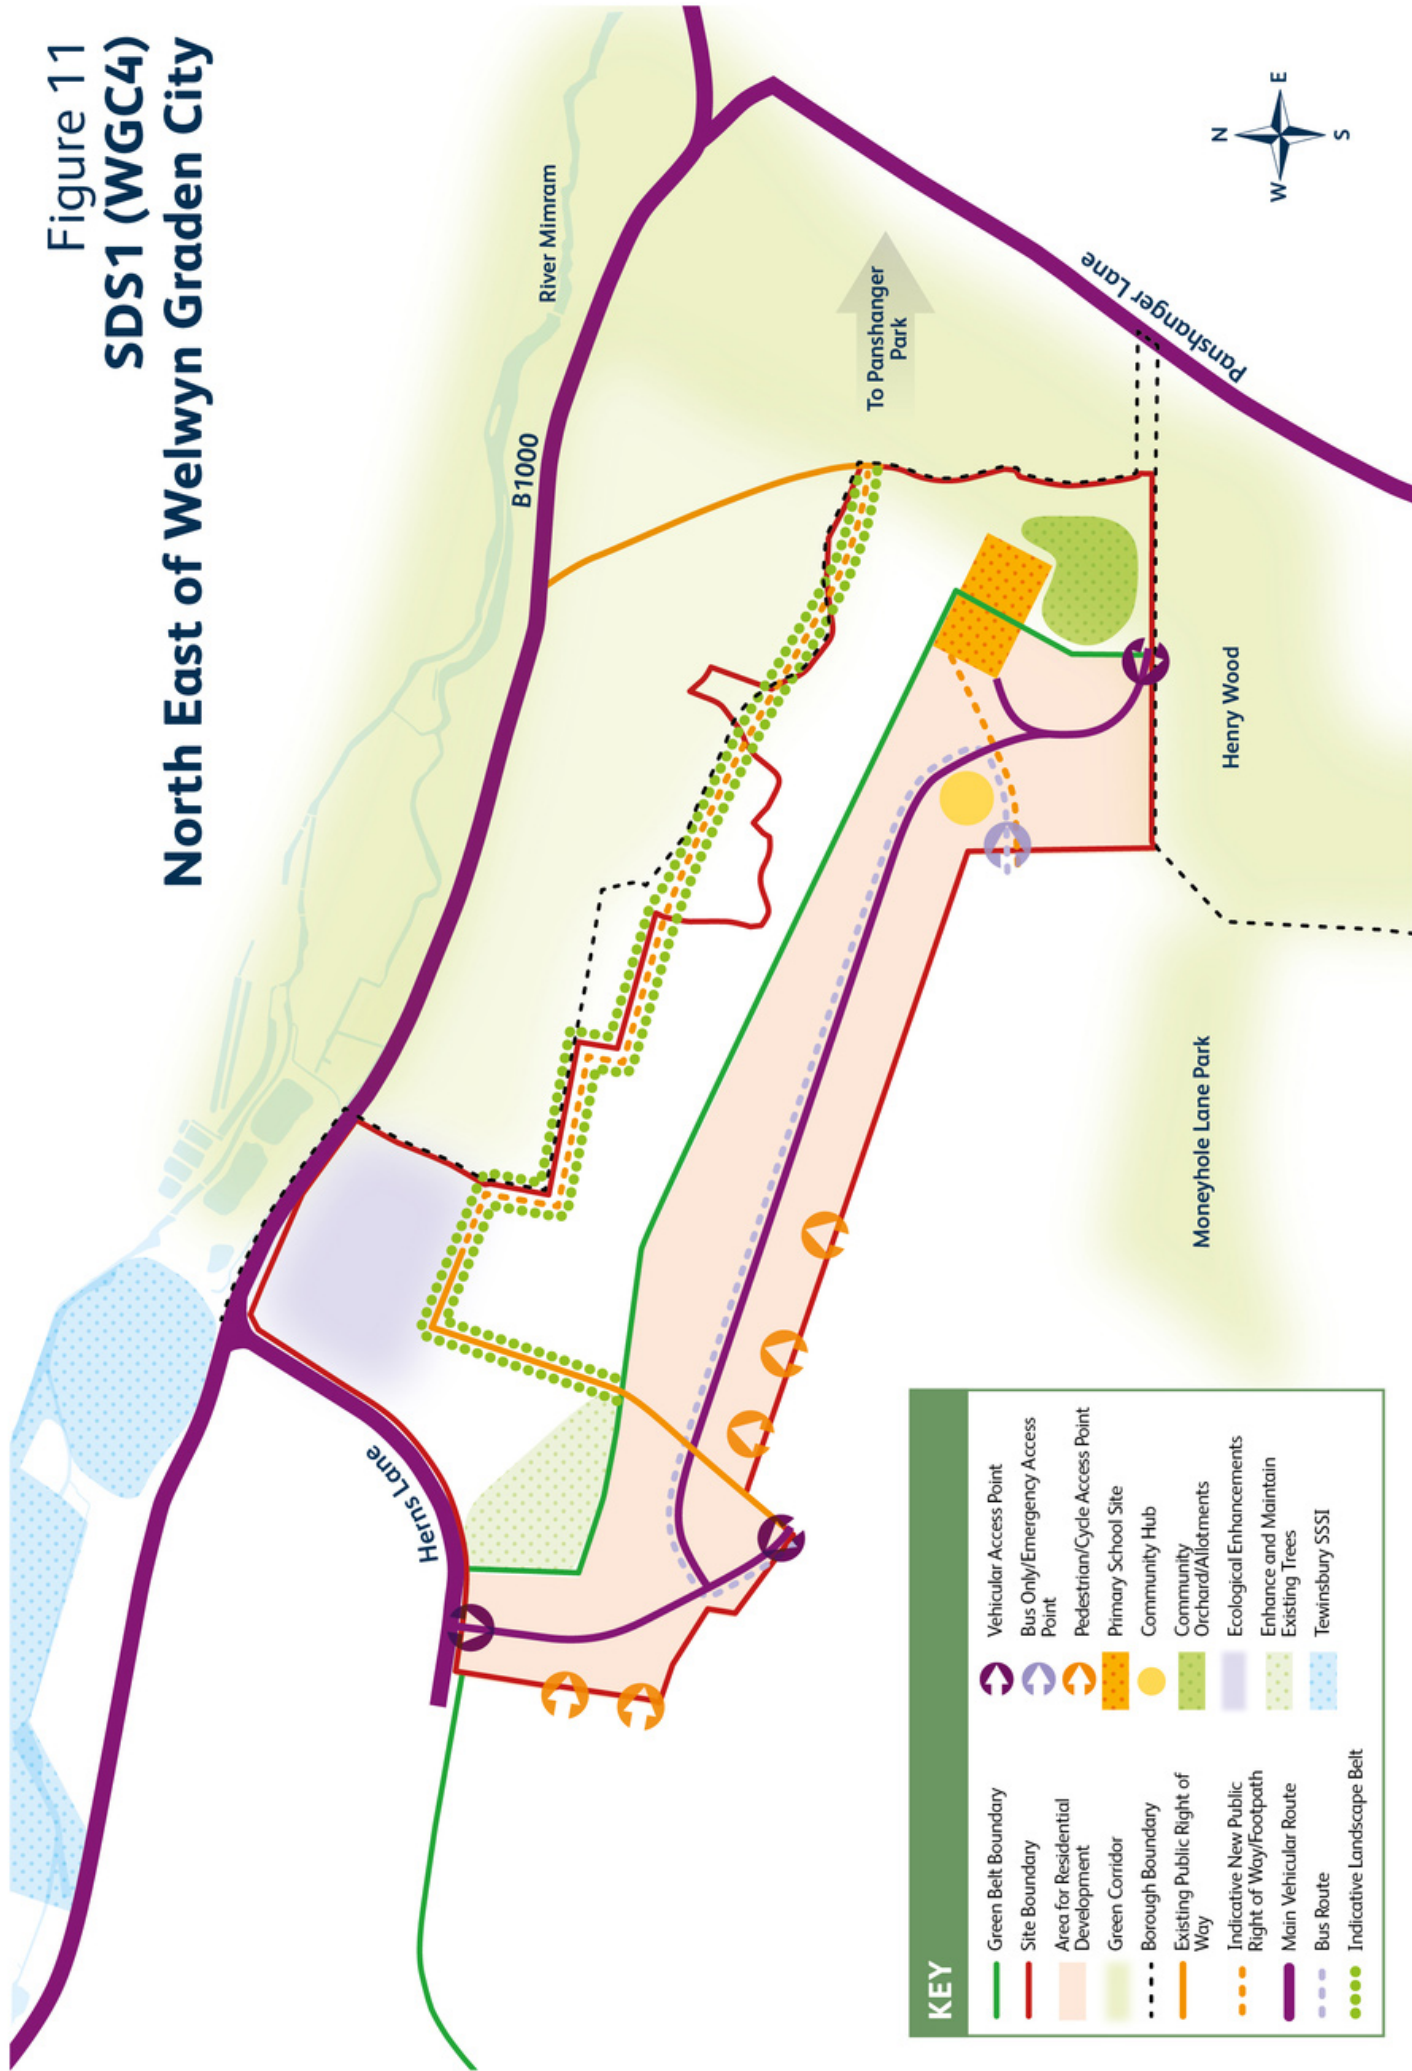

Figure 11  
**SDS1 (WGC4)**  
**North East of Welwyn Garden City**

KEY	
	Green Belt Boundary
	Site Boundary
	Area for Residential Development
	Green Corridor
	Borough Boundary
	Existing Public Right of Way
	Indicative New Public Right of Way/Footpath
	Main Vehicular Route
	Bus Route
	Indicative Landscape Belt
	Vehicular Access Point
	Bus Only/Emergency Access Point
	Pedestrian/Cycle Access Point
	Primary School Site
	Community Hub
	Community Orchard/Allotments
	Ecological Enhancements
	Enhance and Maintain Existing Trees
	Tewinsbury SSSI