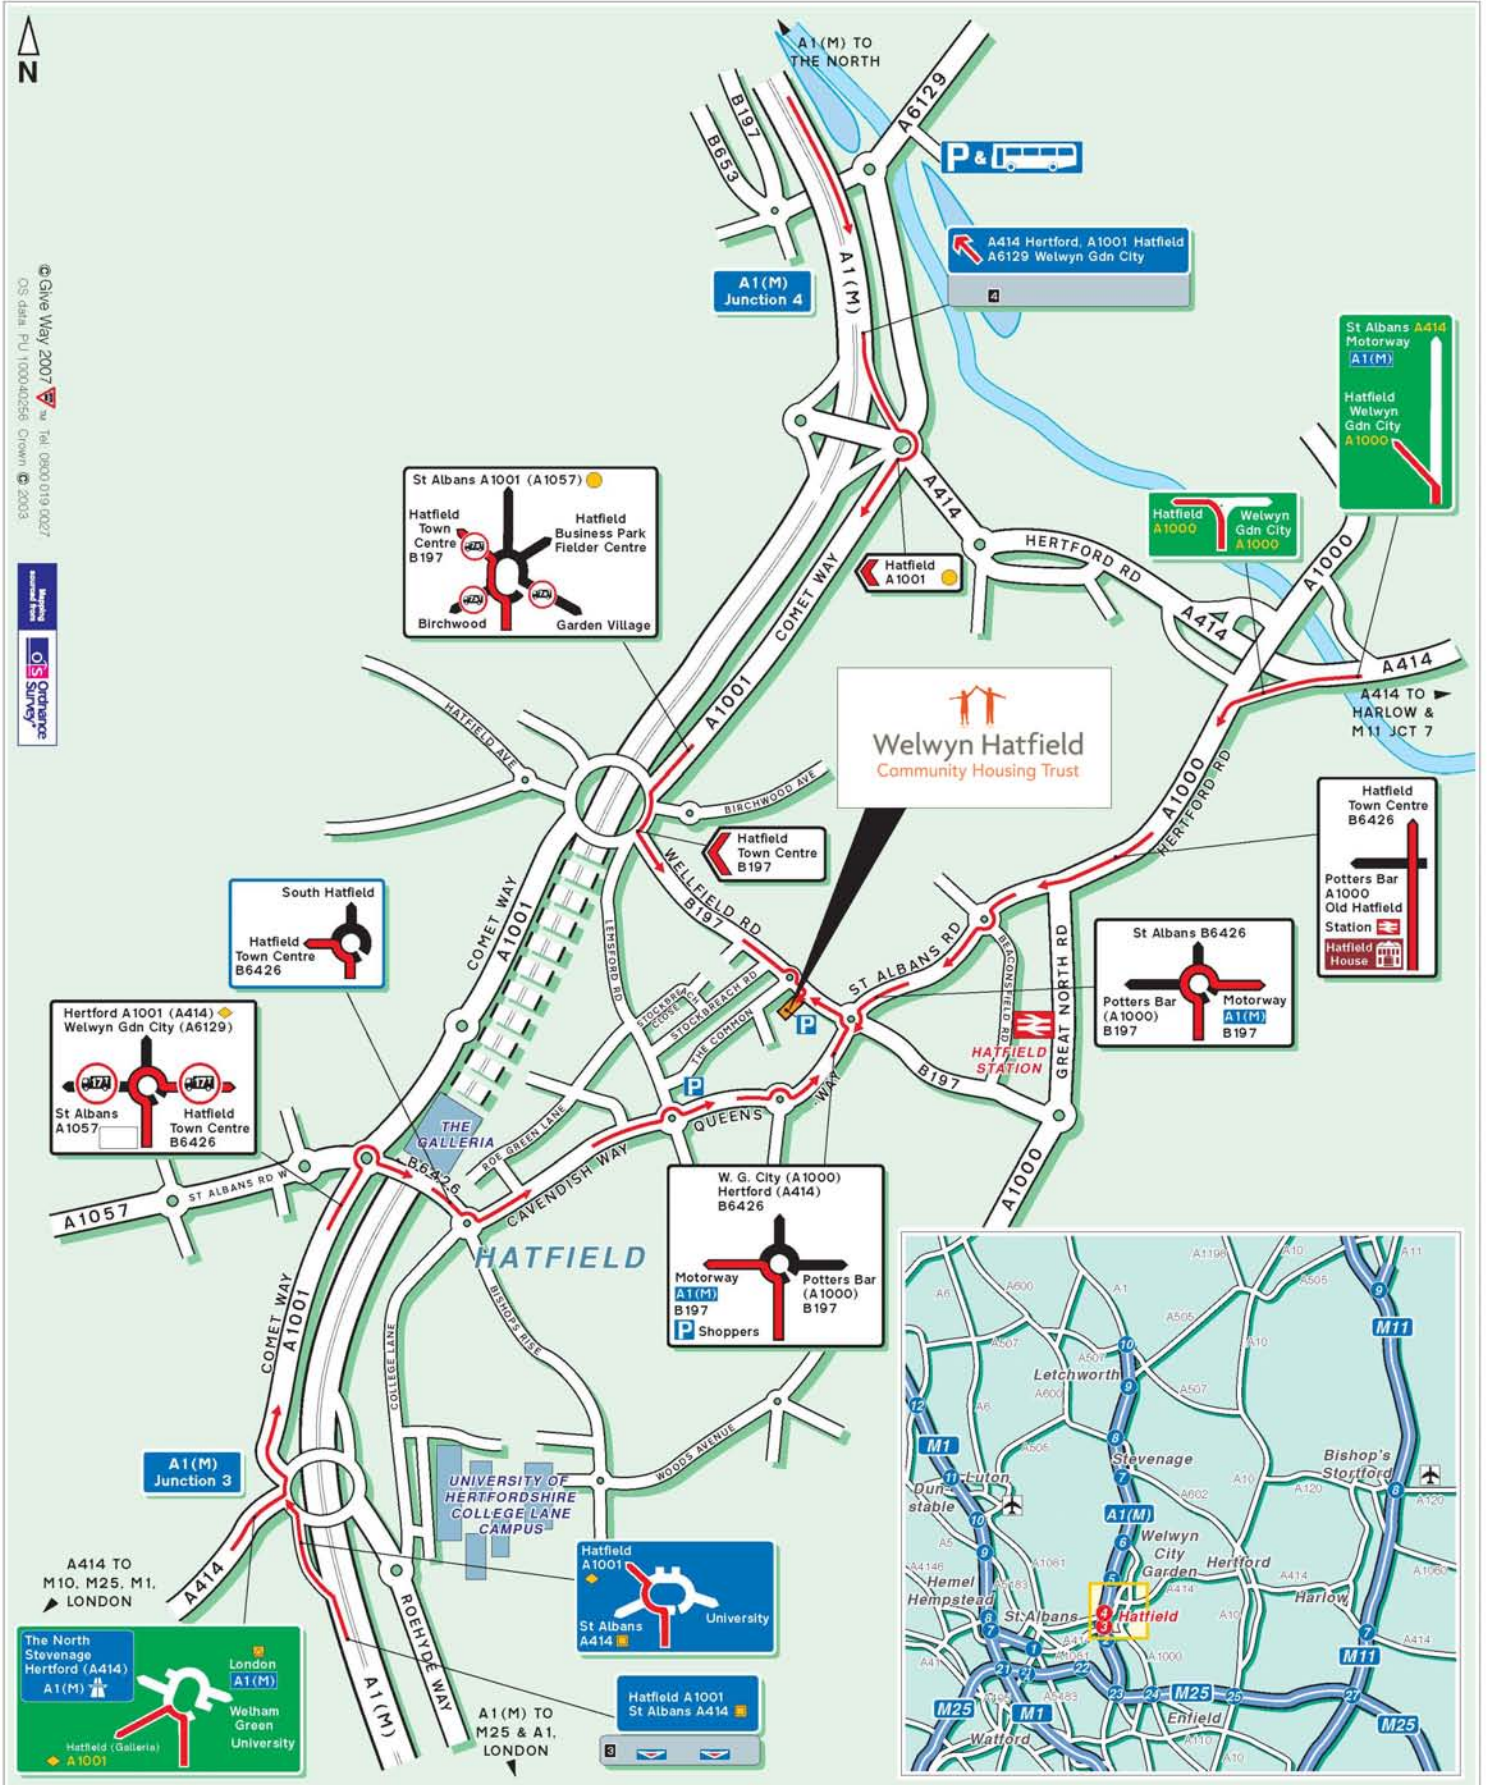

## Public Transport

By Rail, Hatfield Station.  
Approximately 5 minutes taxi ride away.  
For information on train operators and times  
phone National Rail Enquiries on 0845 7484950.

By Air, London Luton Airport.  
Approximately 20 minutes drive away.

© Give Way 2007  
OS data, PU 10004256, Crown © 2003