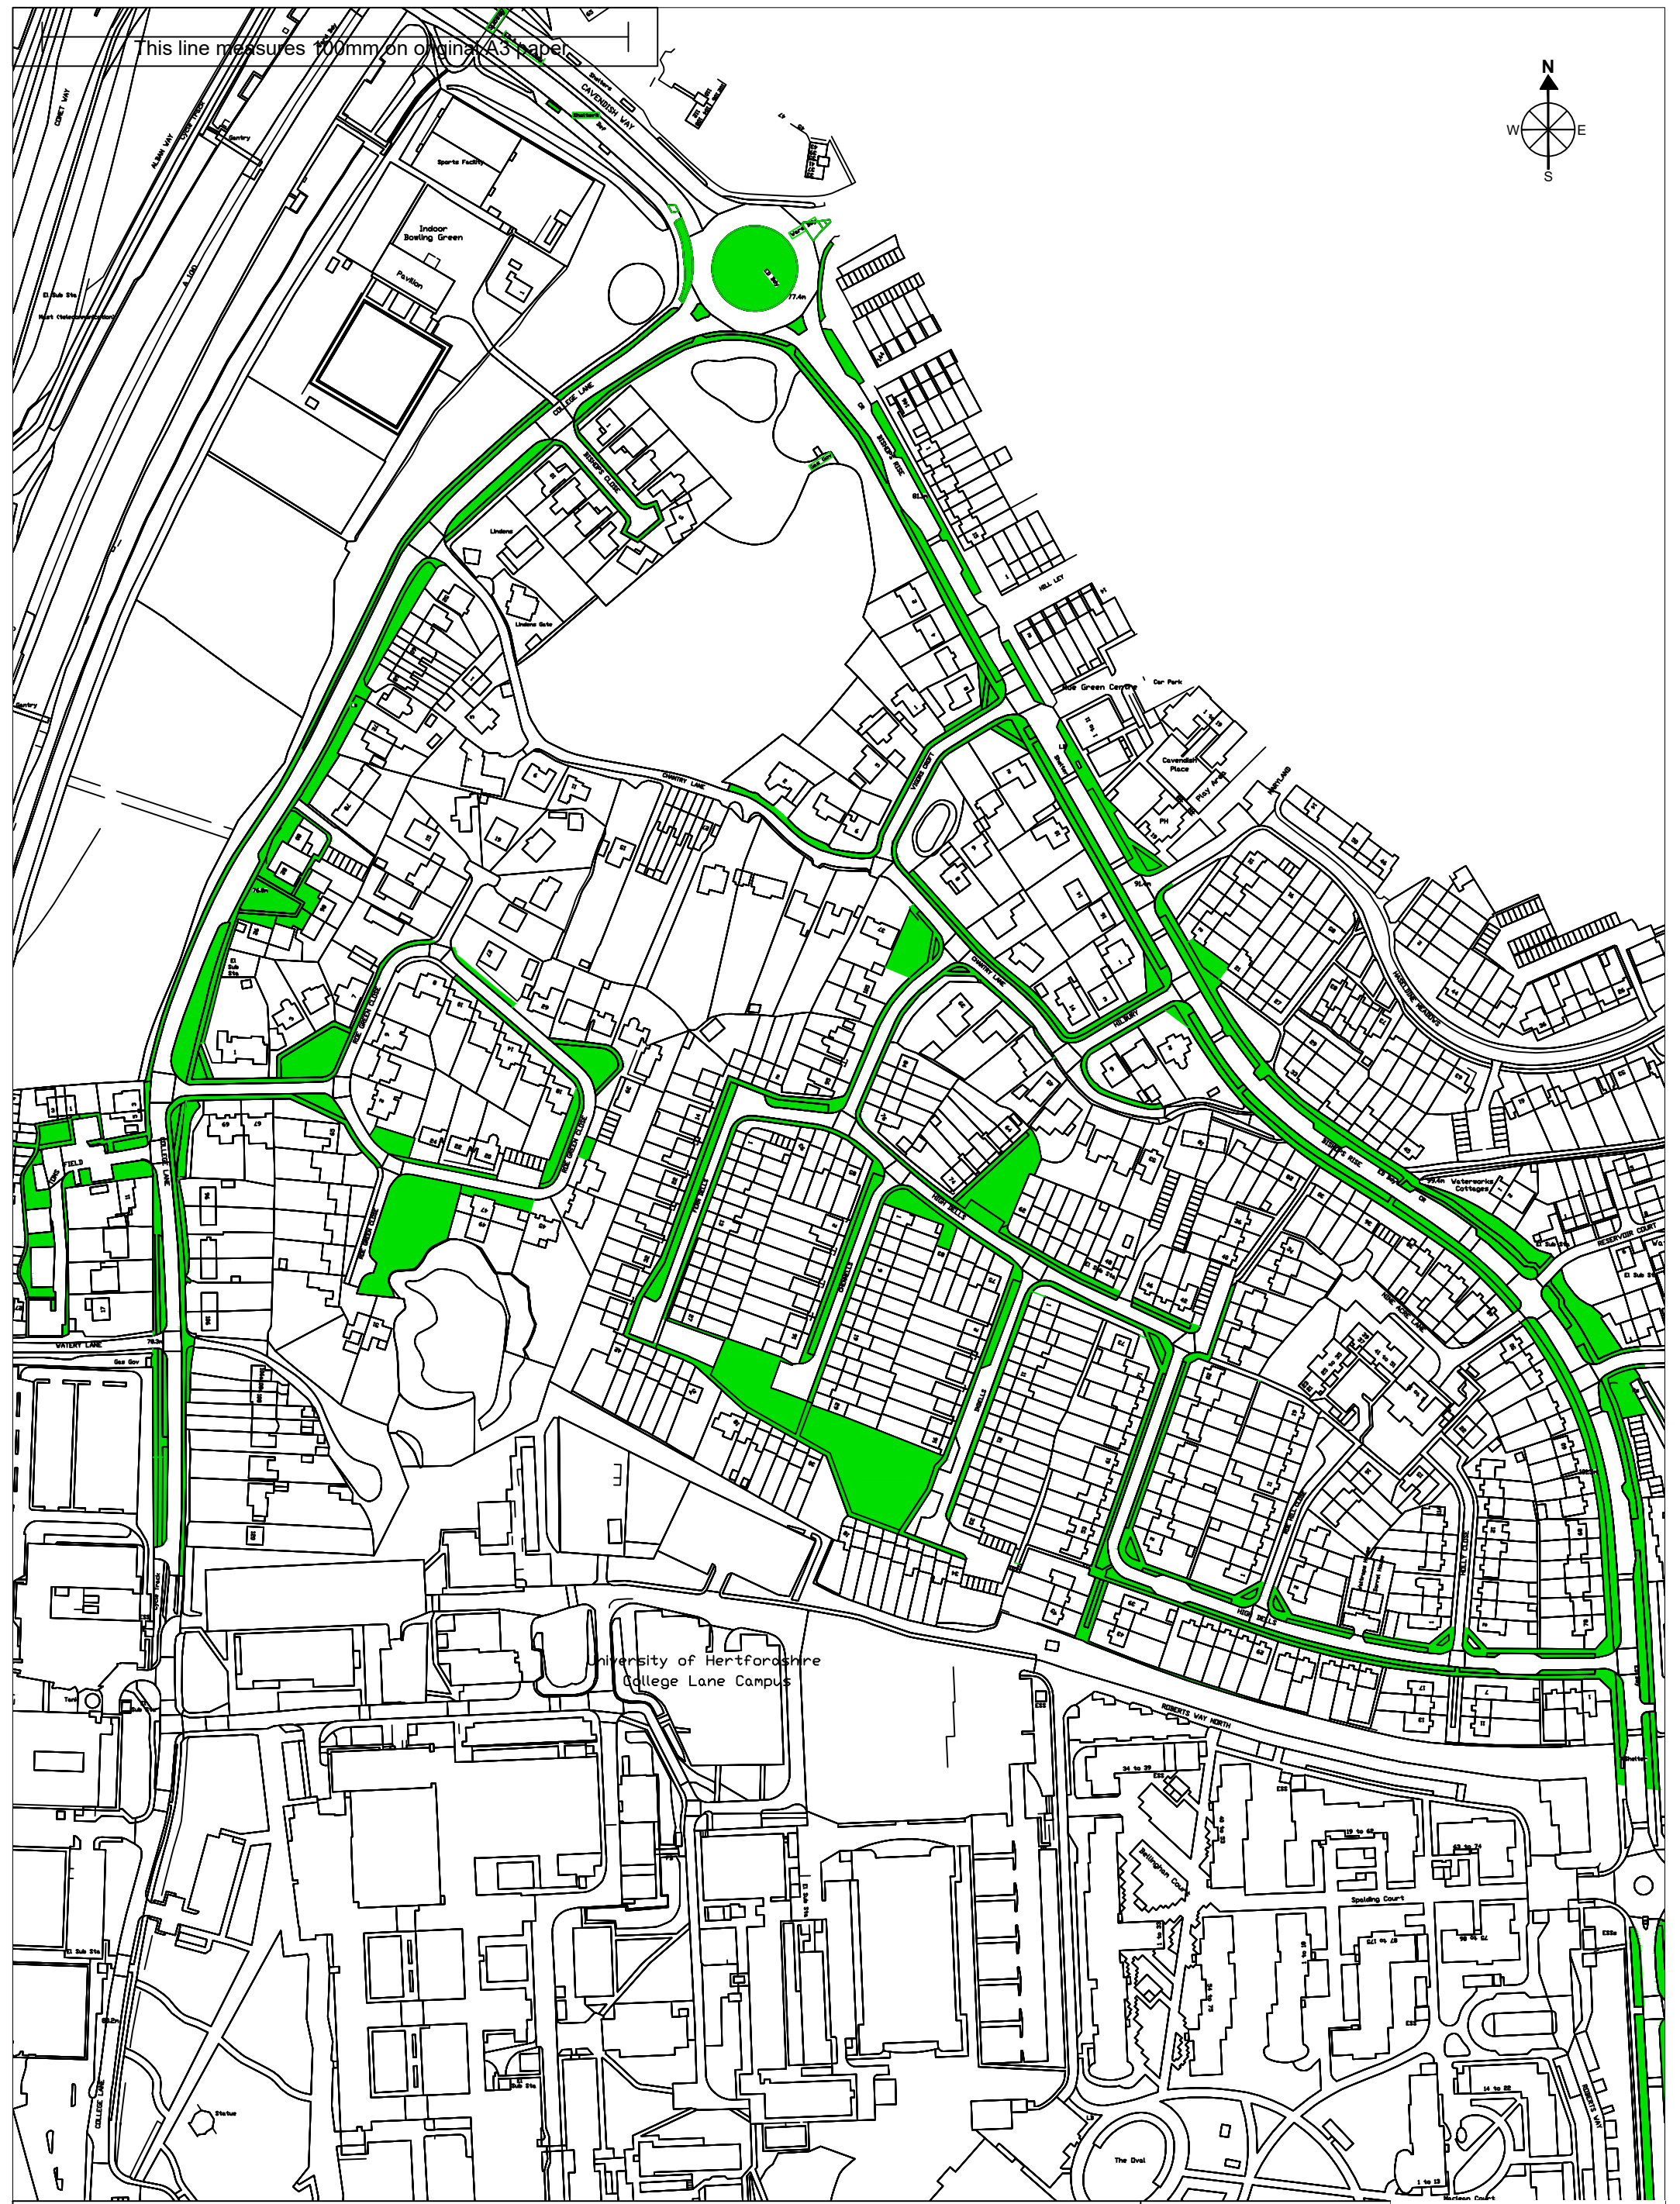

This line measures 100mm on original A3 paper

Title **THE BOROUGH OF WELWYN HATFIELD (VARIOUS ROADS, HATFIELD SOUTH) PROHIBITION OF STOPPING AND WAITING ON VERGE OR FOOTWAY) ORDER 2022**

Scale - 1:2.5 on A3
Drawn - 15/03/2022
By - PB
Drawing - HDVPO/22

Key  **PROPOSED NO STOPPING OR WAITING AT ANY TIME ON VERGE OR FOOTWAY**

© Crown Copyright All rights reserved Welwyn Hatfield
Borough Council License No. LA 100019547 2022