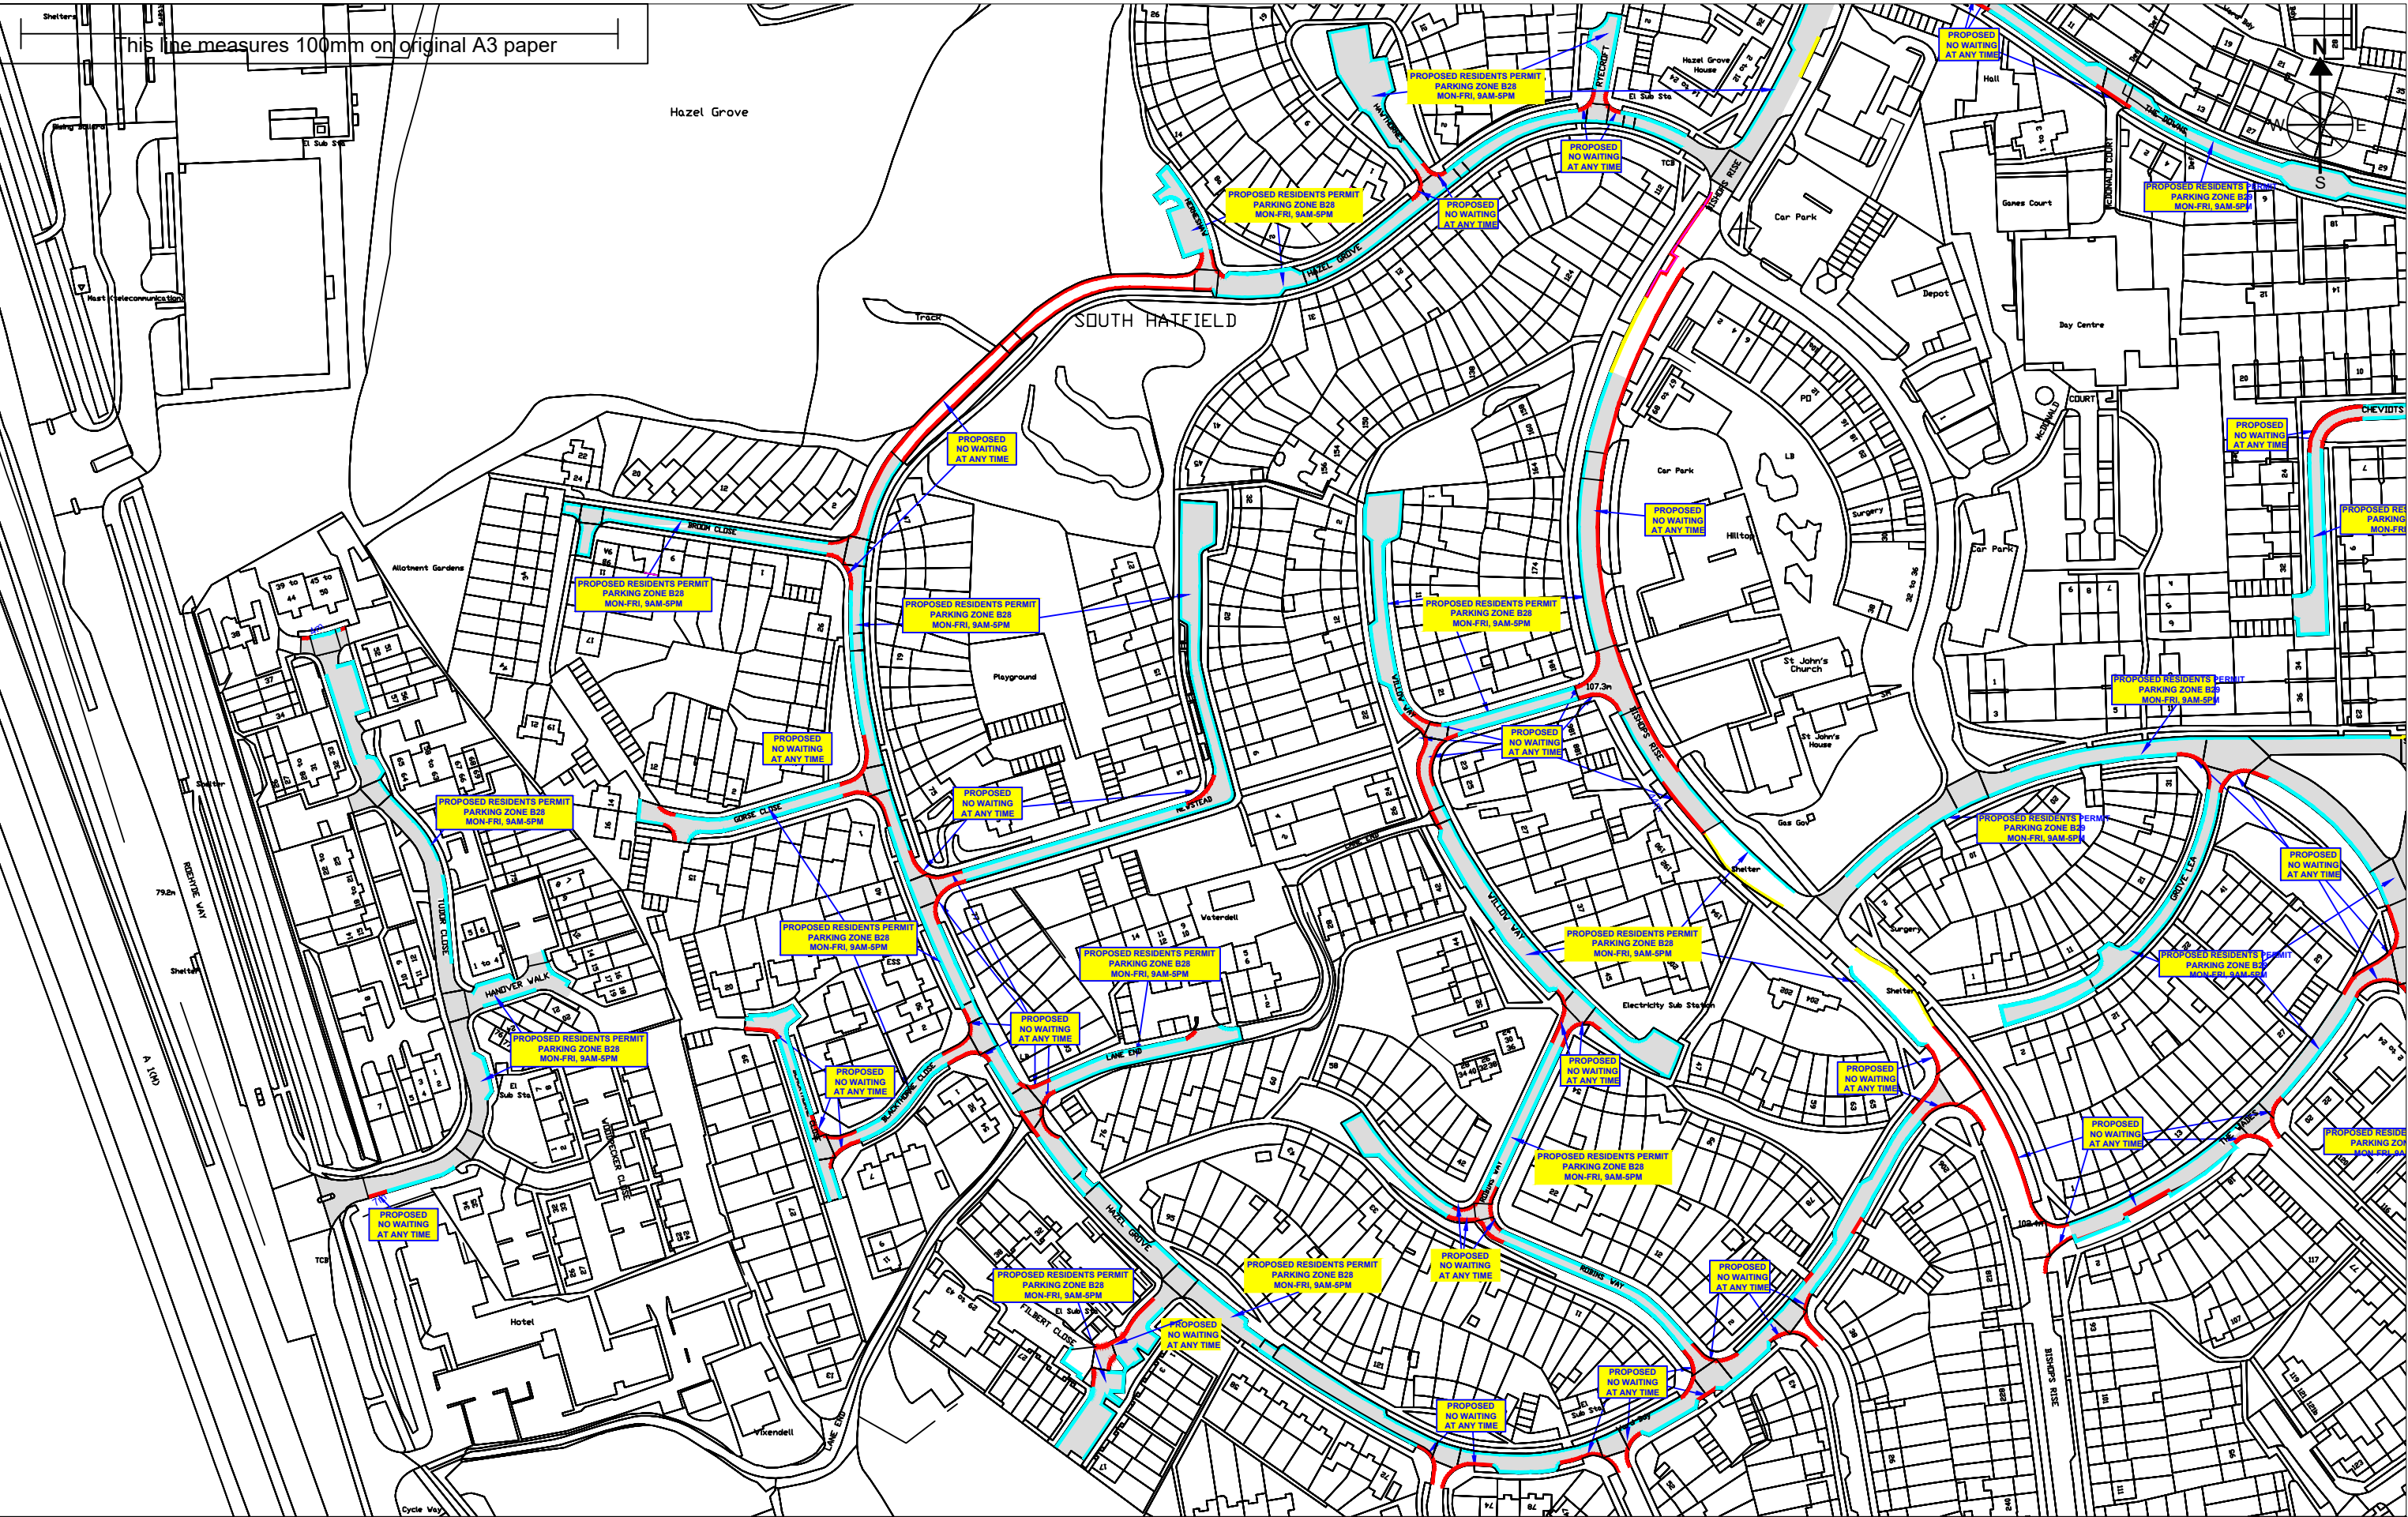

This line measures 100mm on original A3 paper

Hazel Grove

SOUTH HATFIELD

TITLE THE BOROUGH OF WELWYN HATFIELD (VARIOUS ROADS, HILLTOP, HATFIELD) (RESTRICTION OF WAITING AND PERMIT PARKING ZONES) ORDER 2022

Key  - DOUBLE YELLOW LINES, NO WAITING AT ANY TIME  
 - RESIDENTS PERMIT PARKING

Scale - 1:2000 on A3  
Drawn - 20/07/2022  
By -PB of Parking Services  
Drawing - HT/001/2022

© Crown Copyright All rights reserved Welwyn Hatfield  
Borough Council License No. LA 100019547 2022