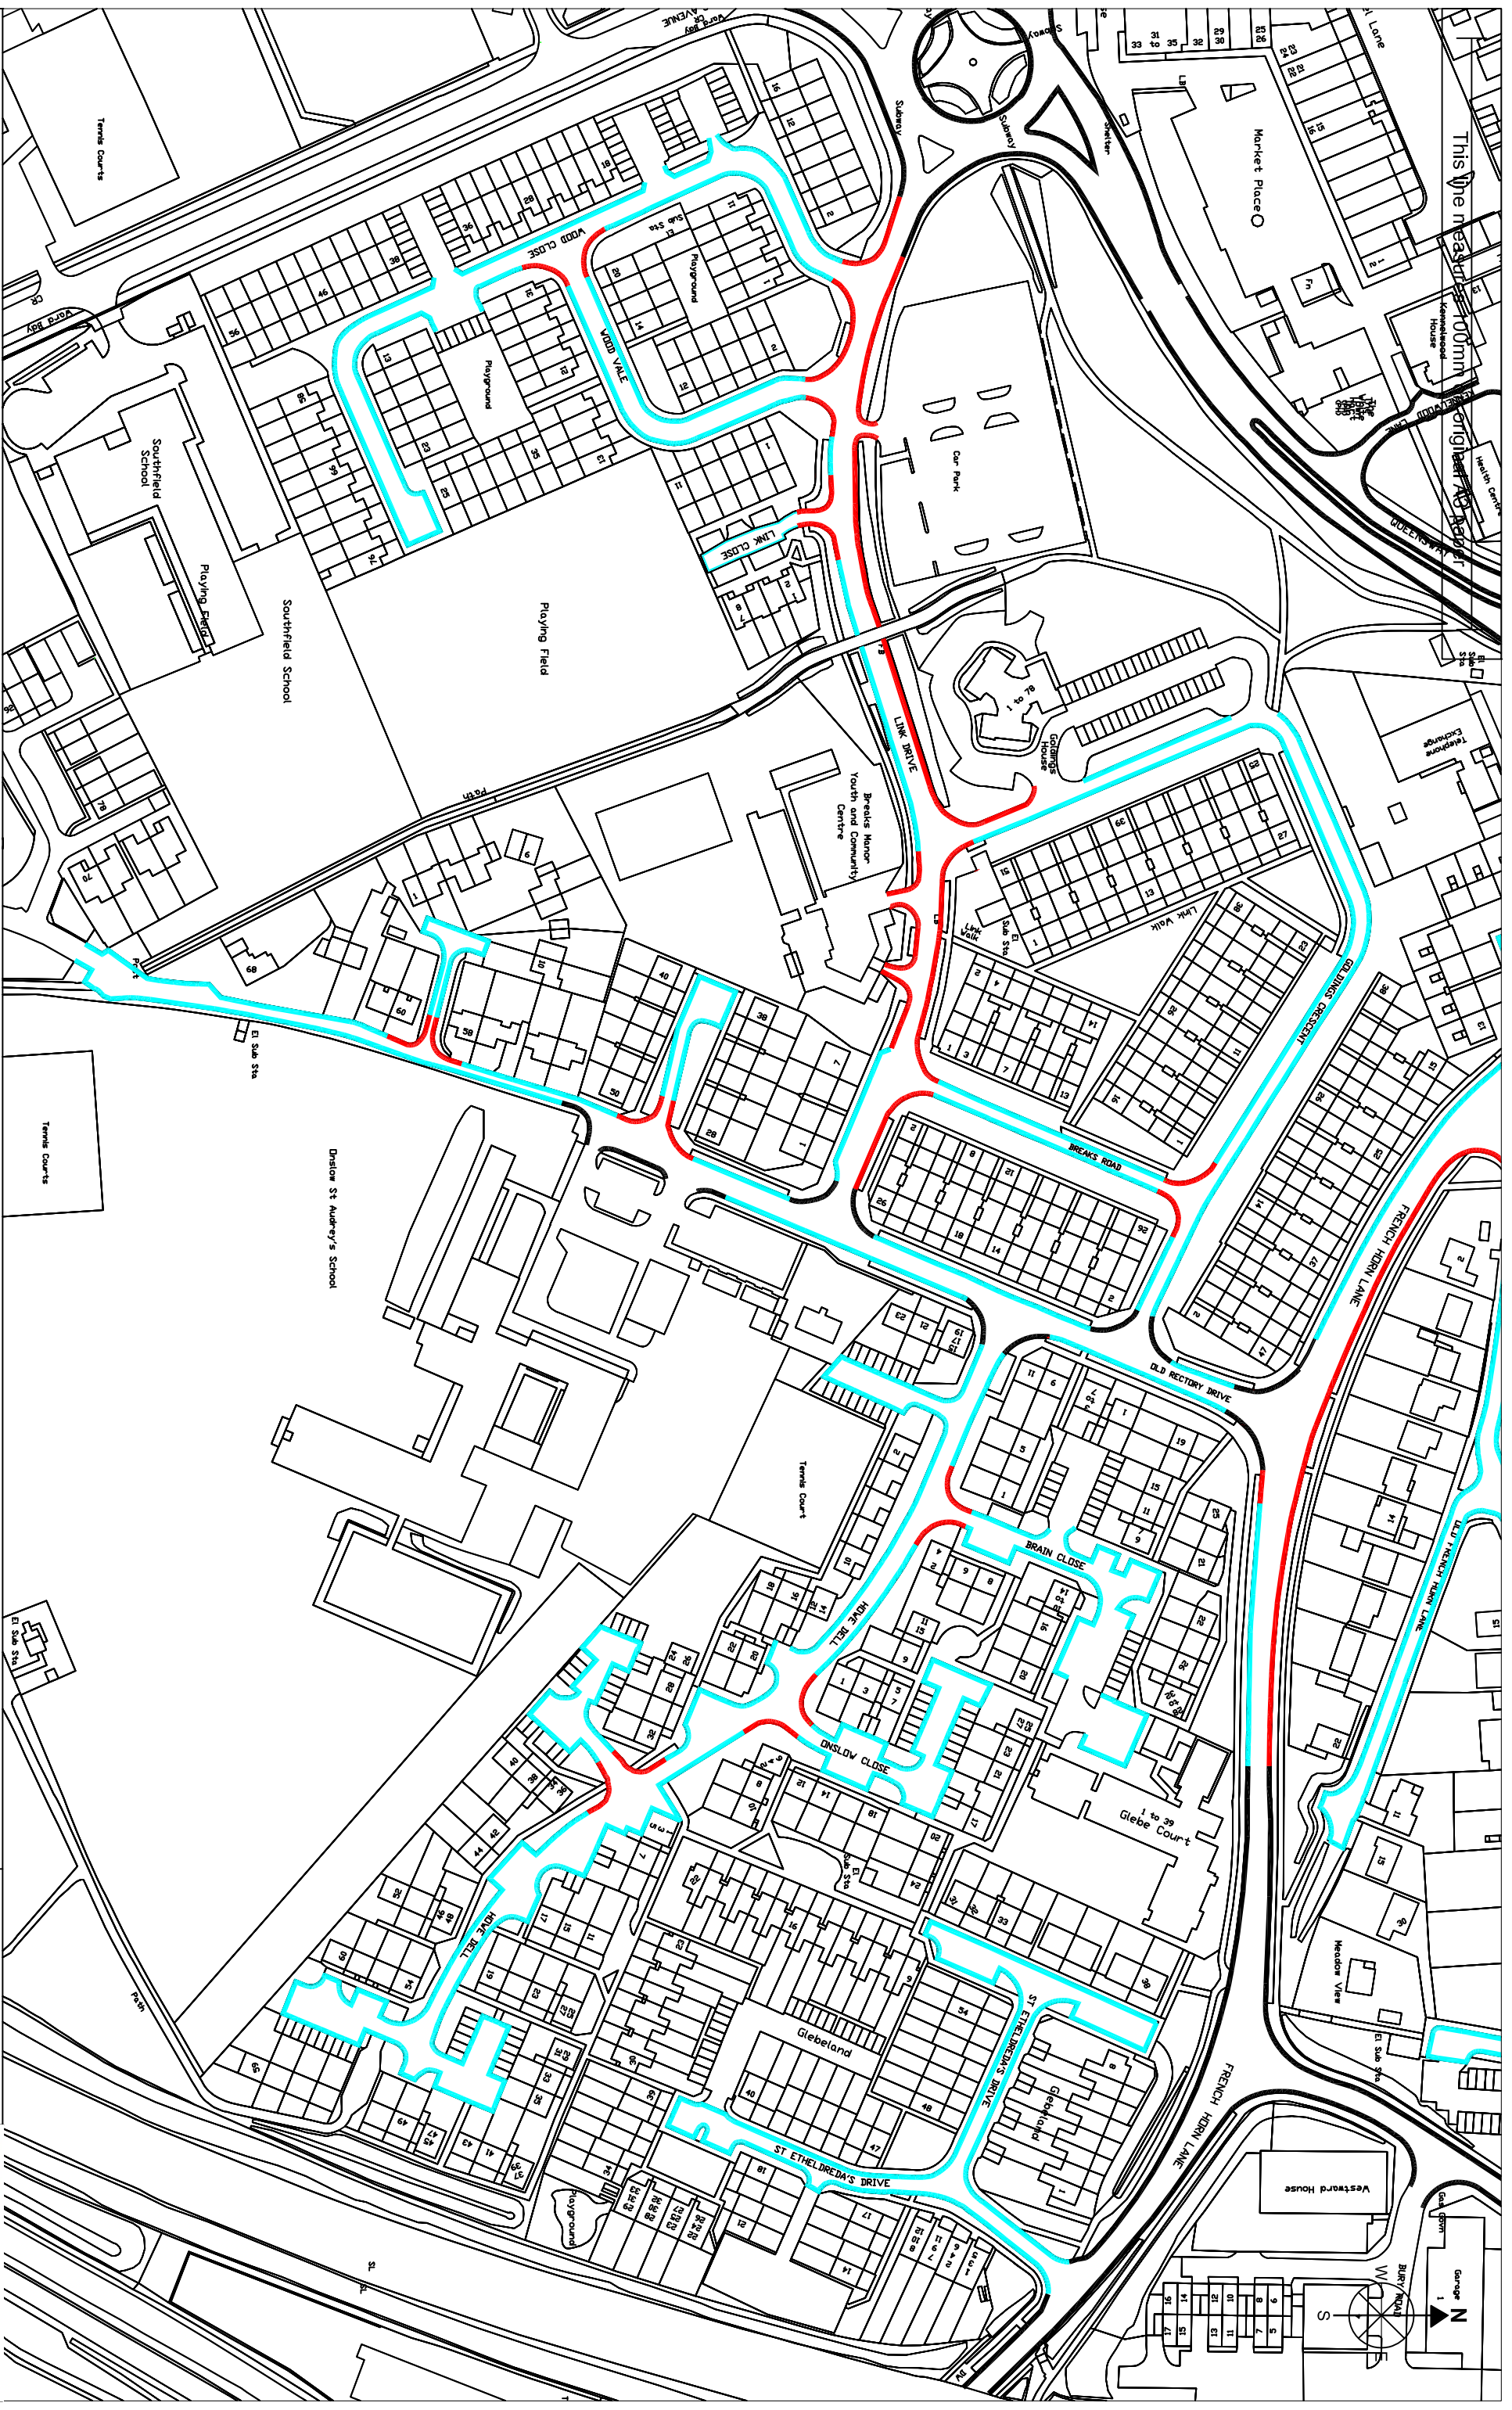

- Key**
- Existing restrictions
  - Proposed double yellow lines
  - Proposed resident permit parking or single yellow lines

**Title**

- French Horn Lane Area drawing 1

Scale - NTS on A3  
 Drawn - 23/01/2018  
 By - MD Parking Services  
 Drawing - 1 of 2

**Key**

- Existing restrictions
- Proposed double yellow lines
- Proposed resident permit parking or single yellow lines

**Title**

- French Horn Lane Area drawing 2

Scale - NTS on A3  
 Drawn - 23/01/2018  
 By - MD Parking Services  
 Drawing - 2 of 2