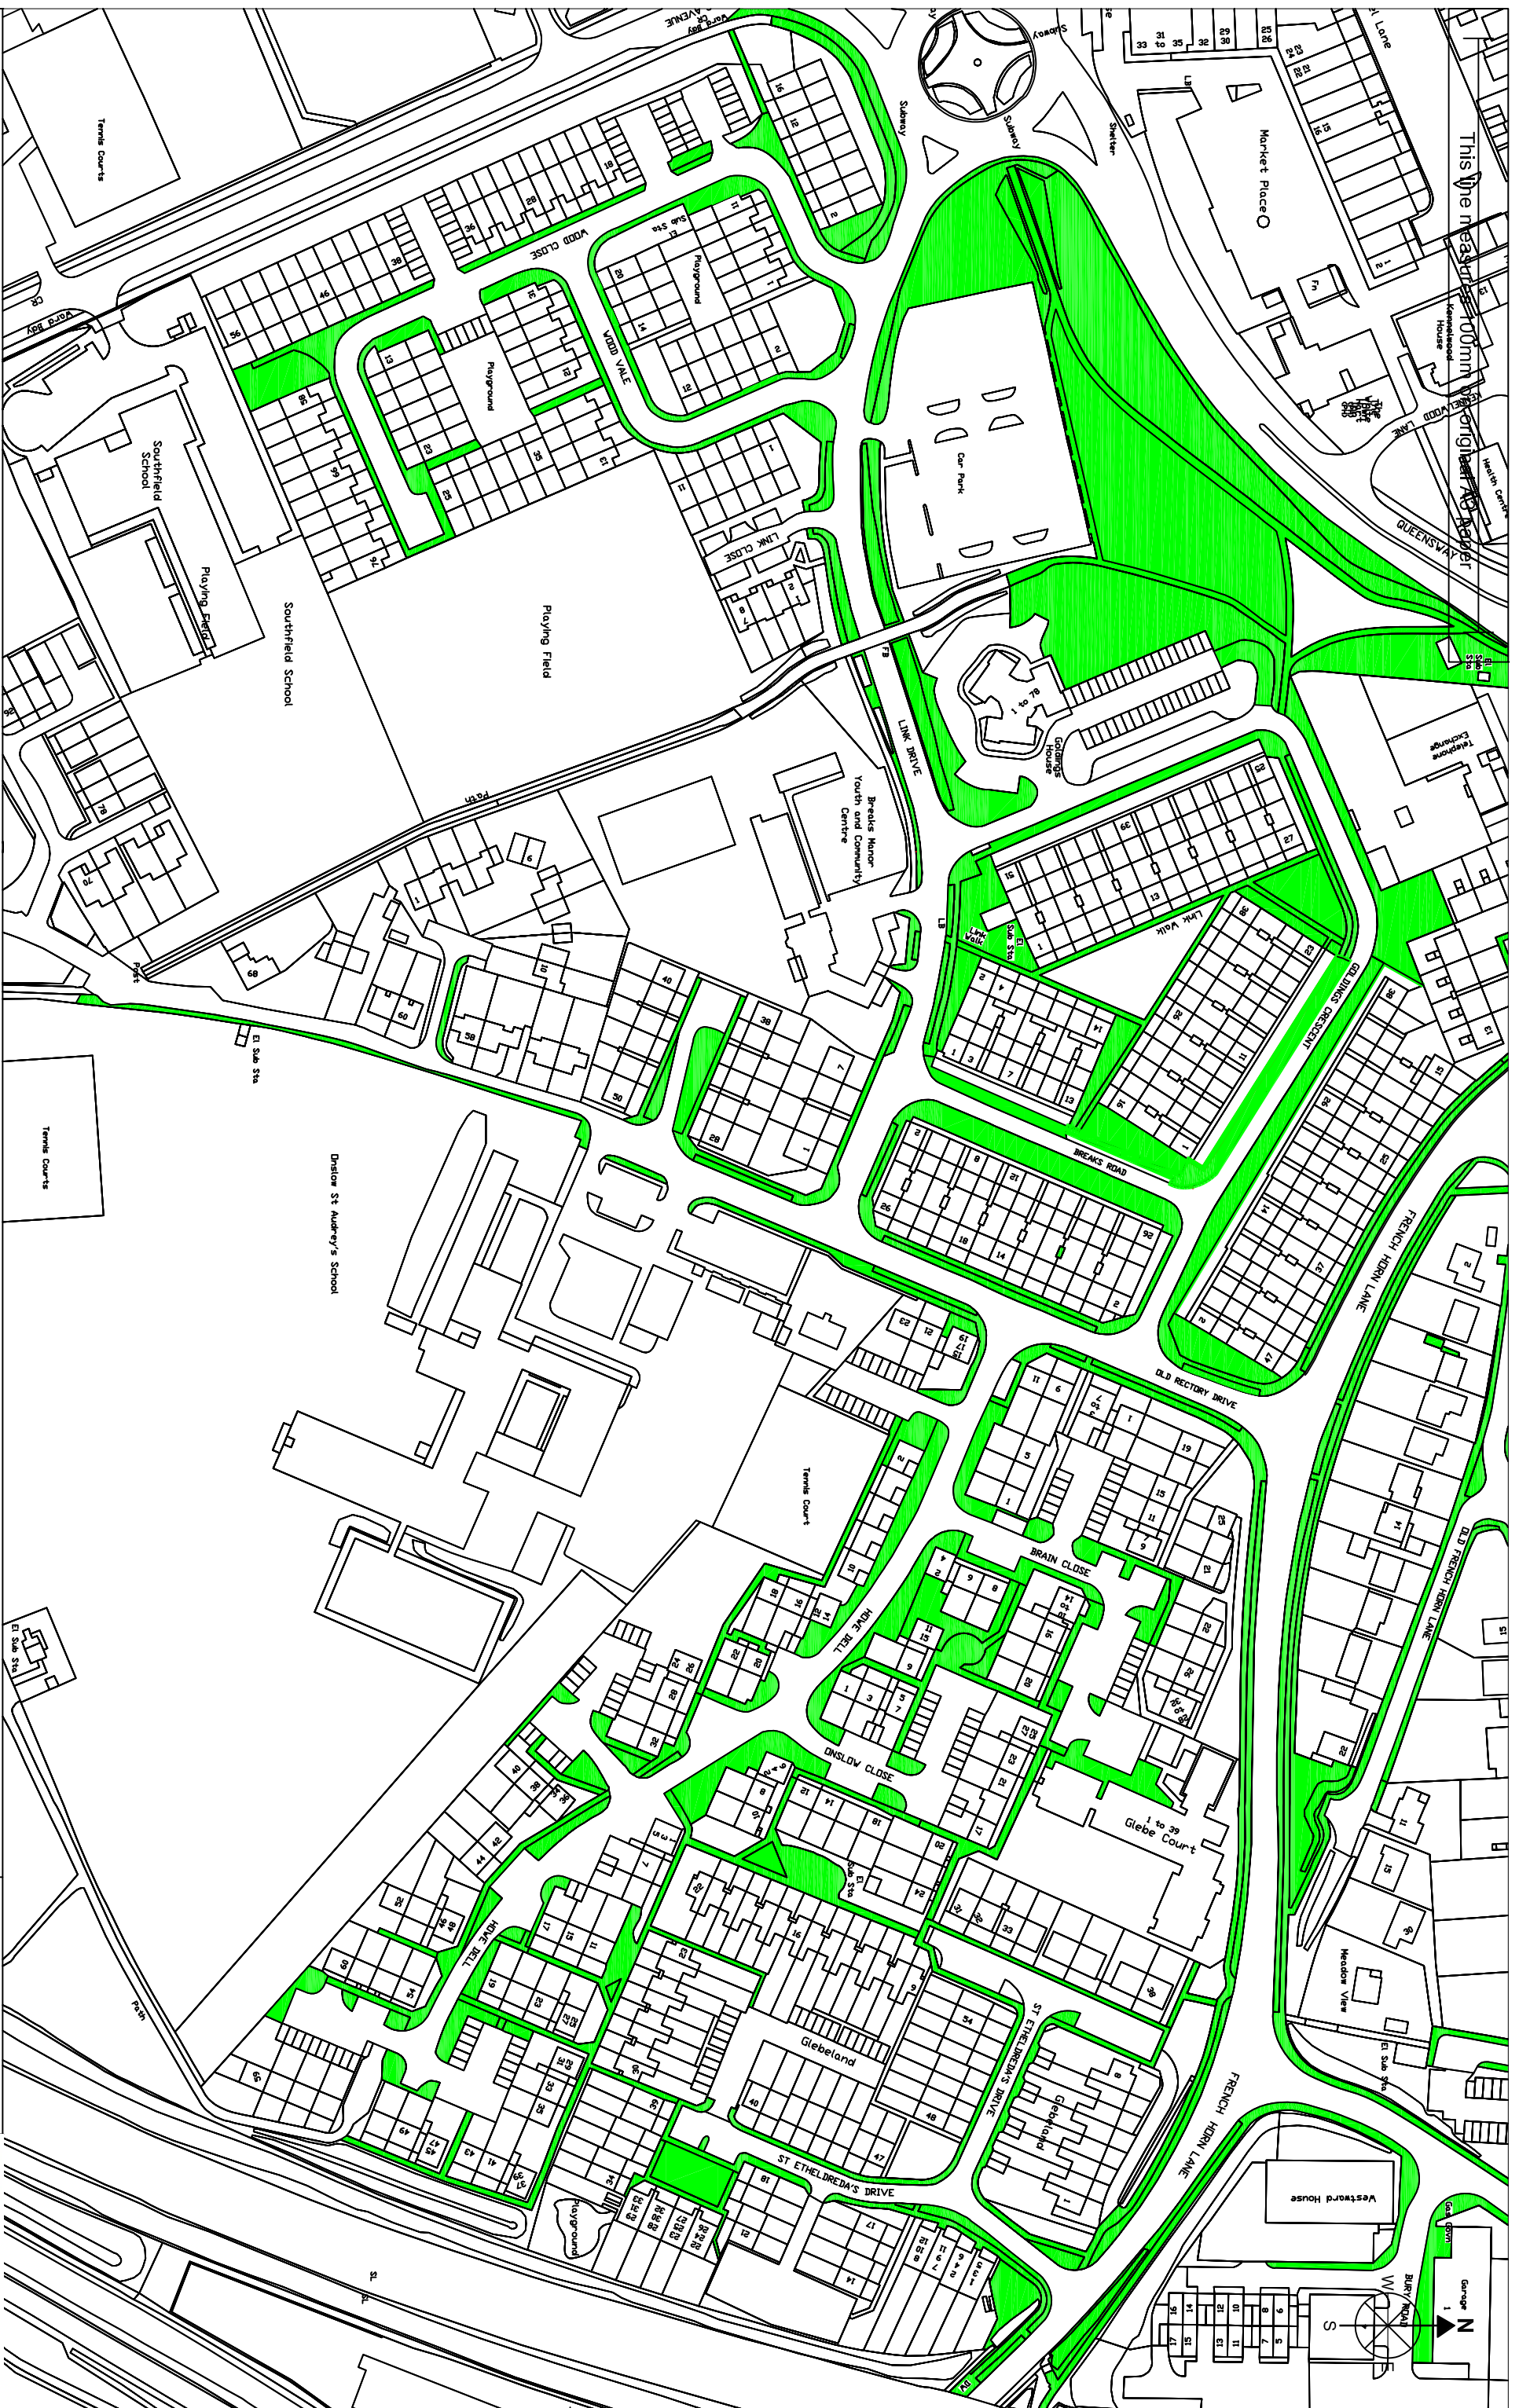

Key

█ - Proposed verge and pavement parking restrictions

Scale - NTS on A3
 Drawn - 23/01/2018
 By - MD Parking Services
 Drawing - 1 of 2

Key
 - Proposed verge and pavement parking restrictions

Title
 - French Horn Lane Area VPO drawing 2

Scale - NTS on A3
 Drawn - 23/01/2018
 By - MD Parking Services
 Drawing - 2 of 2

© Crown Copyright All rights reserved Welwyn Hatfield
 Borough Council License No. LA 100019547 2018