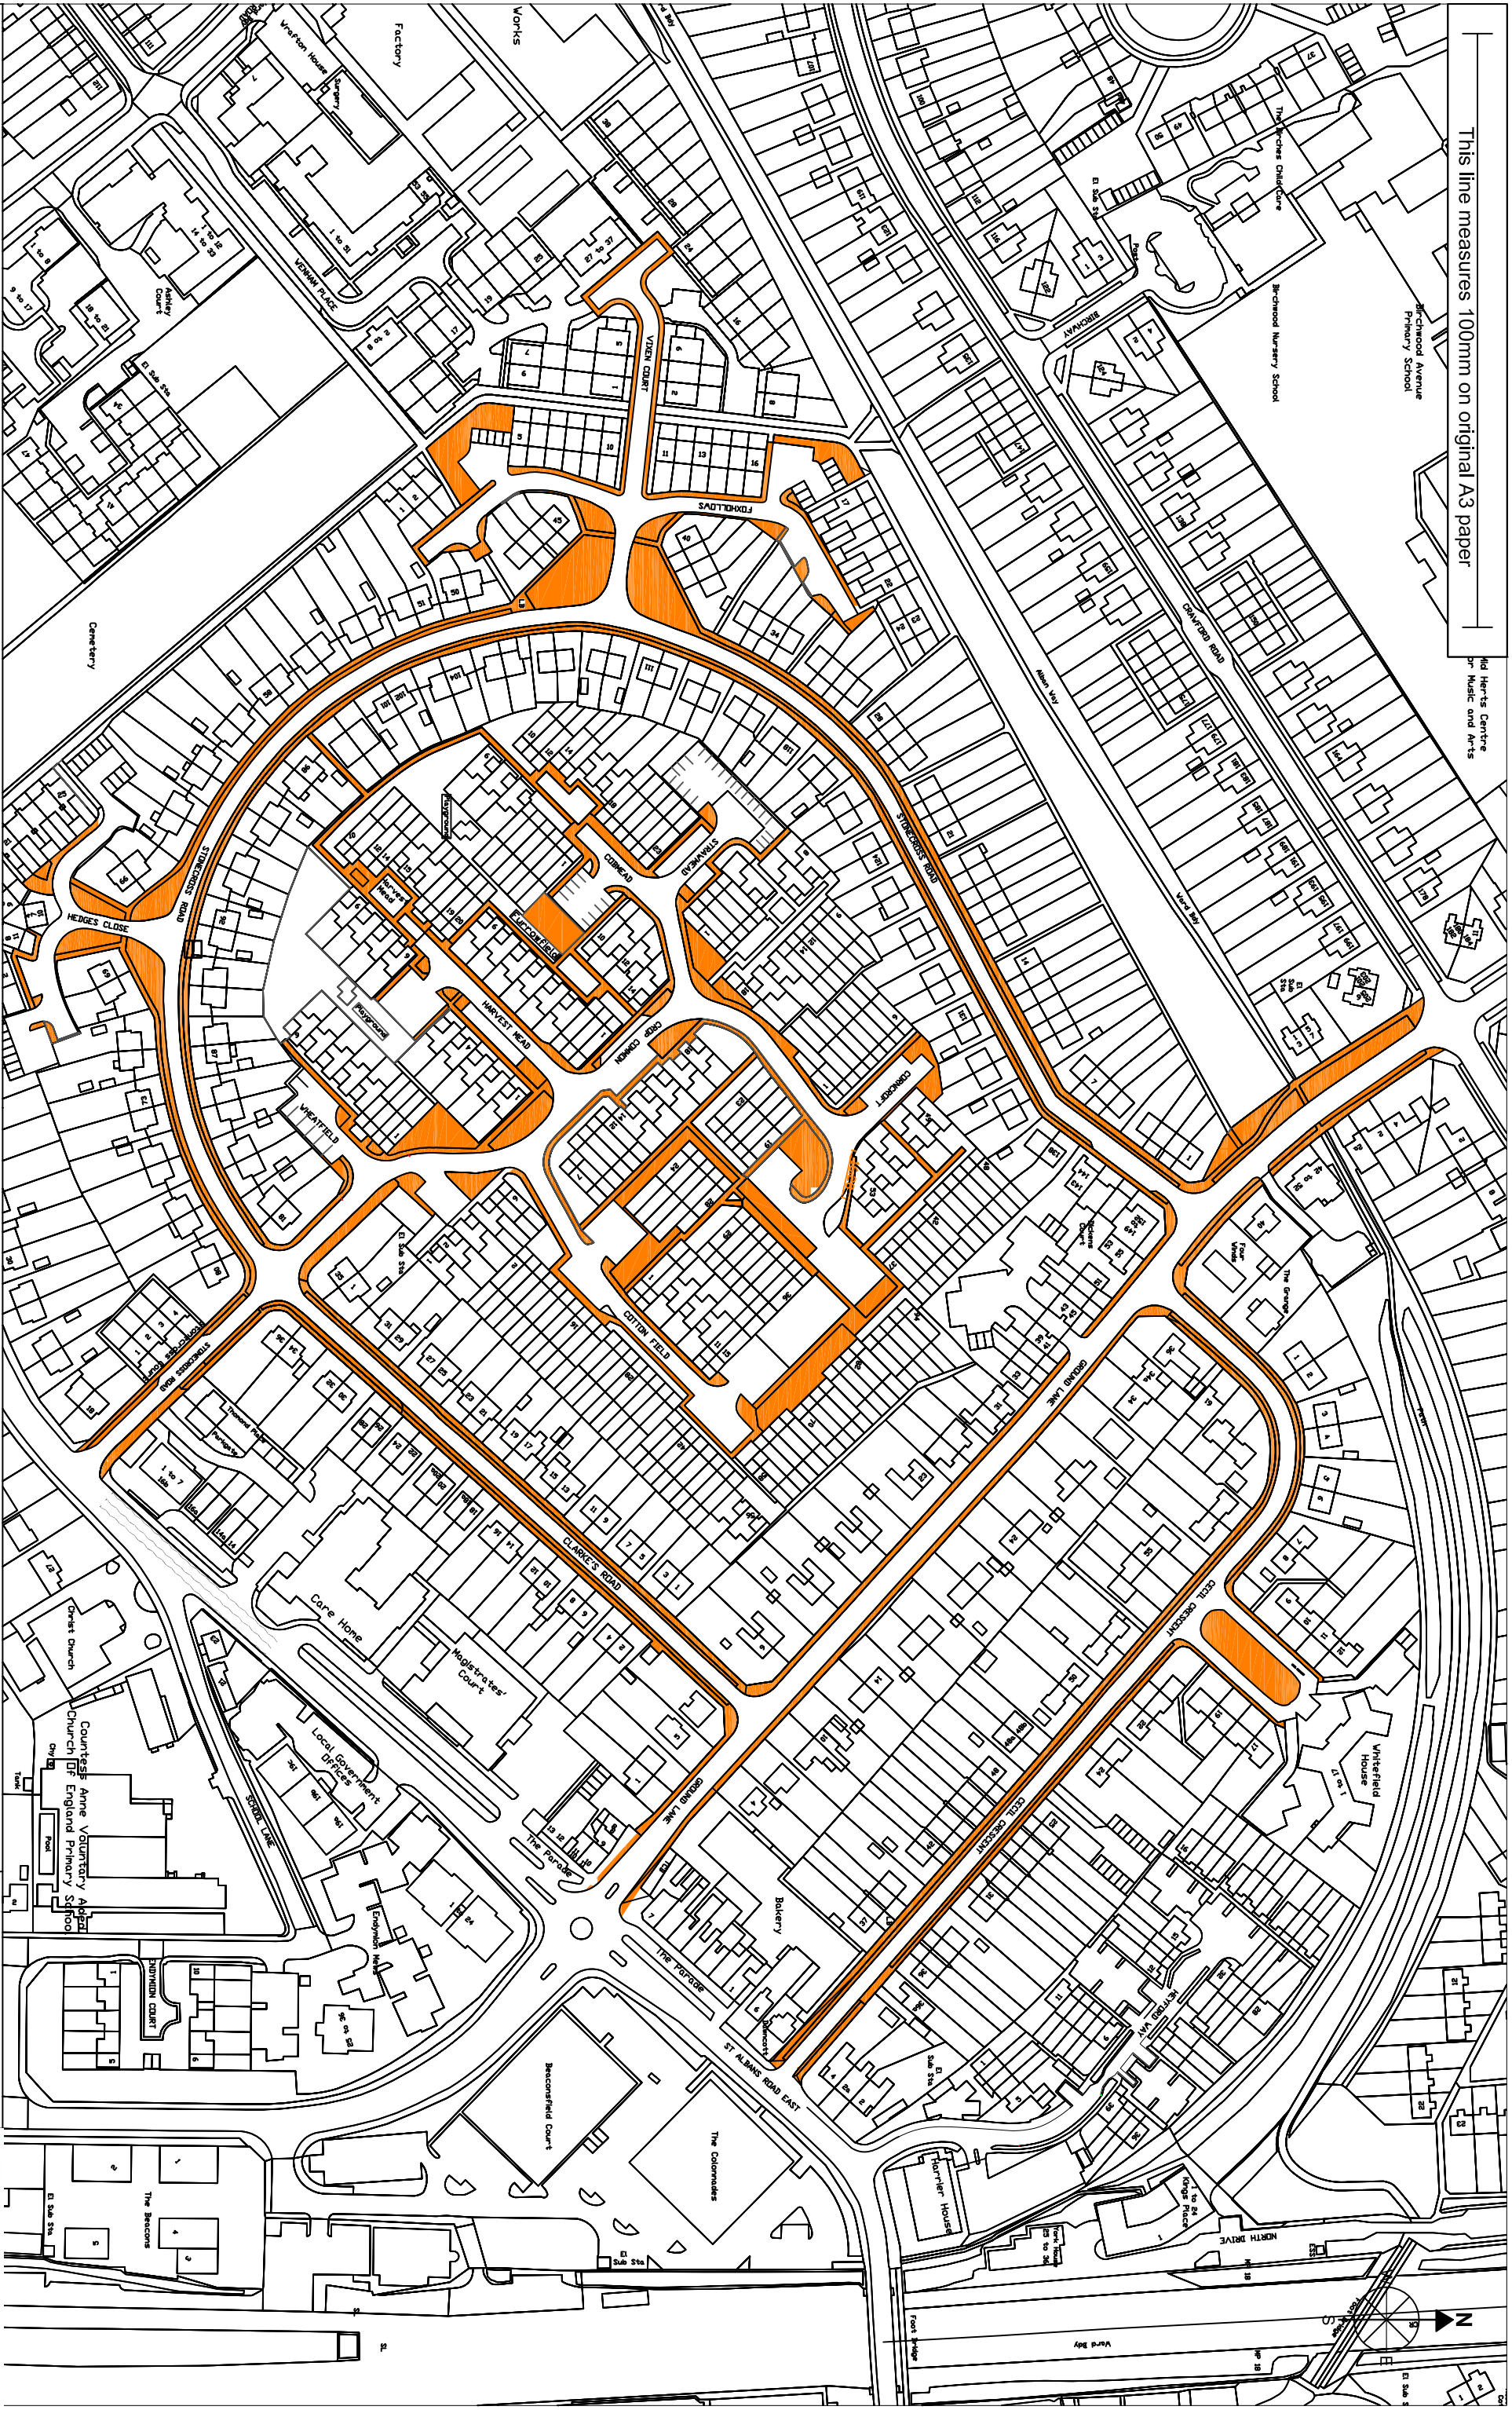

This line measures 100mm on original A3 paper

Big Herts Centre  
for Music and Arts

Birchwood Avenue  
Primary School

Birchwood Nursery School

Title:- The Borough of Welwyn Hatfield (Various Roads, Birchwood, Hatfield) (Prohibition of Stopping and Waiting on Verge or Footway) Order 2018

Key:-  
No Waiting at any time on verge or footway

Scale - 1:2000  
Drawn - 15/02/2018  
By - Parking Services - MM  
Drawing - MM/M/PO/001/2018

© Crown Copyright All rights reserved Welwyn Hatfield  
Borough Council License No. LA 100019547 2018