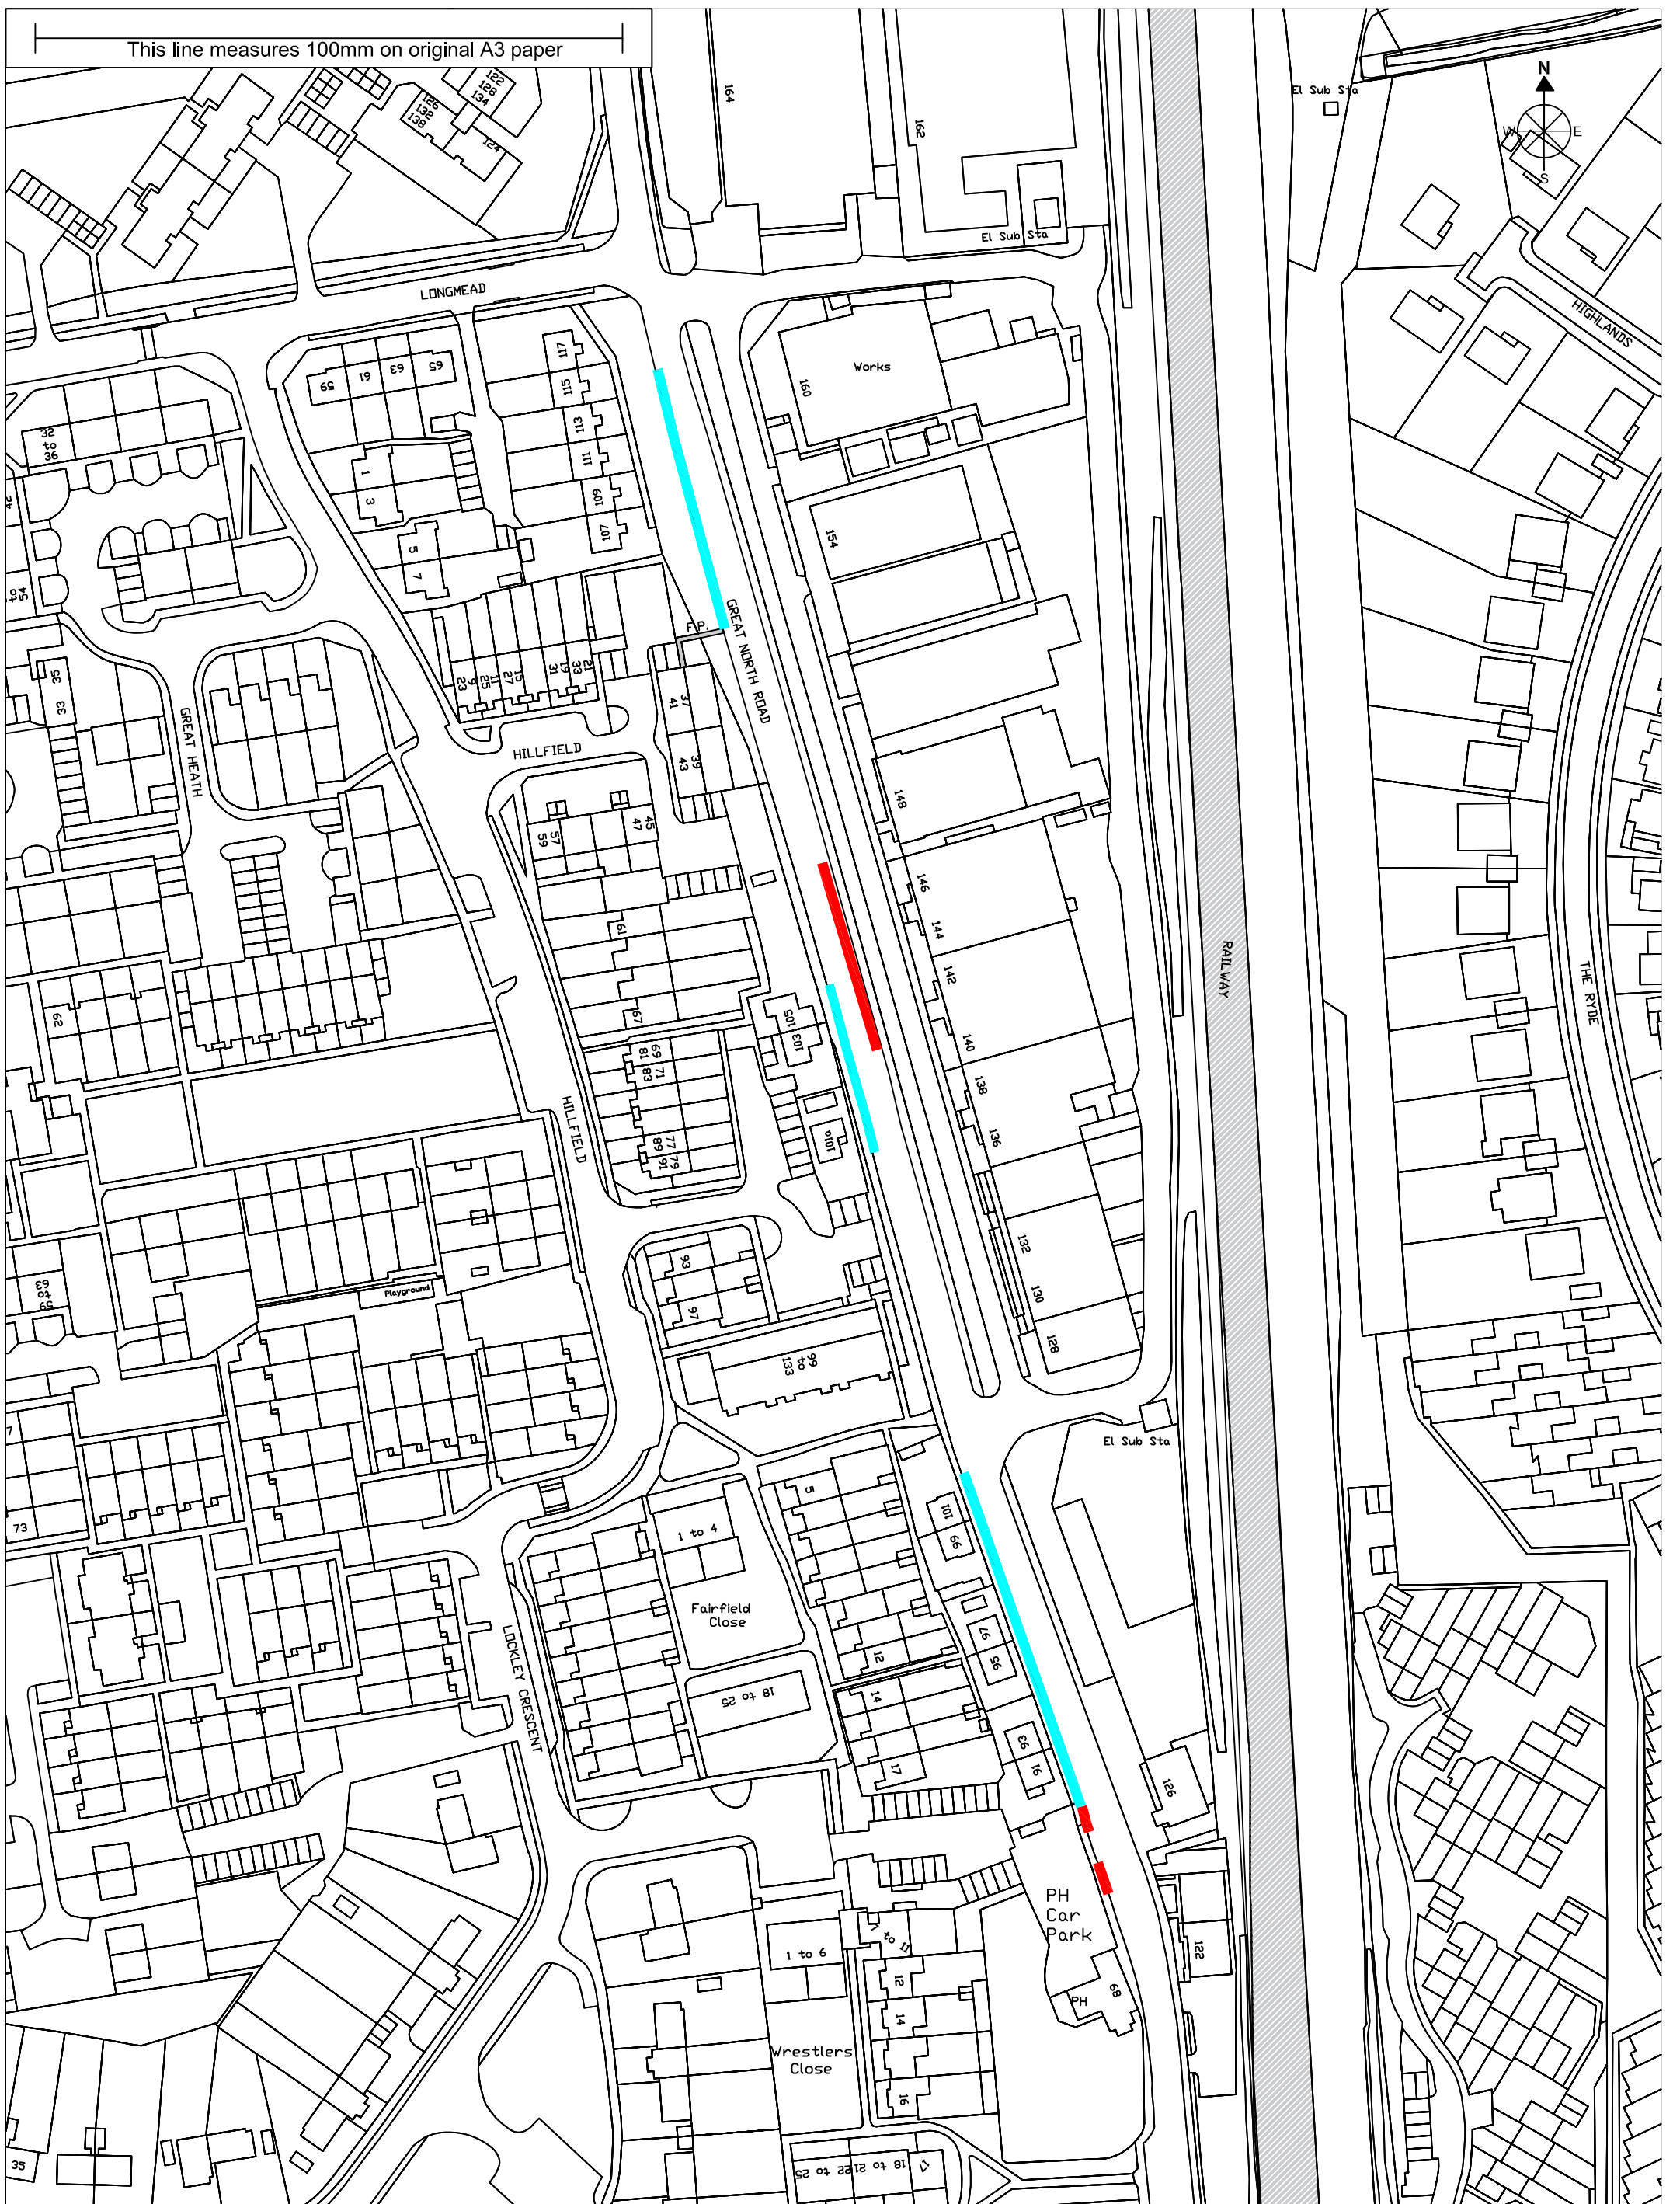

This line measures 100mm on original A3 paper

Title:- The Borough of Welwyn Hatfield (Great North Road, Birchwood, Hatfield) (Restriction of Waiting and Permit Parking Zone) Order 2018

- Key:-
- Proposed resident permit parking scheme Monday to Friday 9.00am to 5.00pm
 - Proposed double yellow line - No Waiting at Anytime

Scale - 1:1250
 Drawn - 11/04/2018
 By - MM - Parking Services
 Drawing - 1 of 1

© Crown Copyright All rights reserved Welwyn Hatfield
 Borough Council License No. LA 100019547 2018