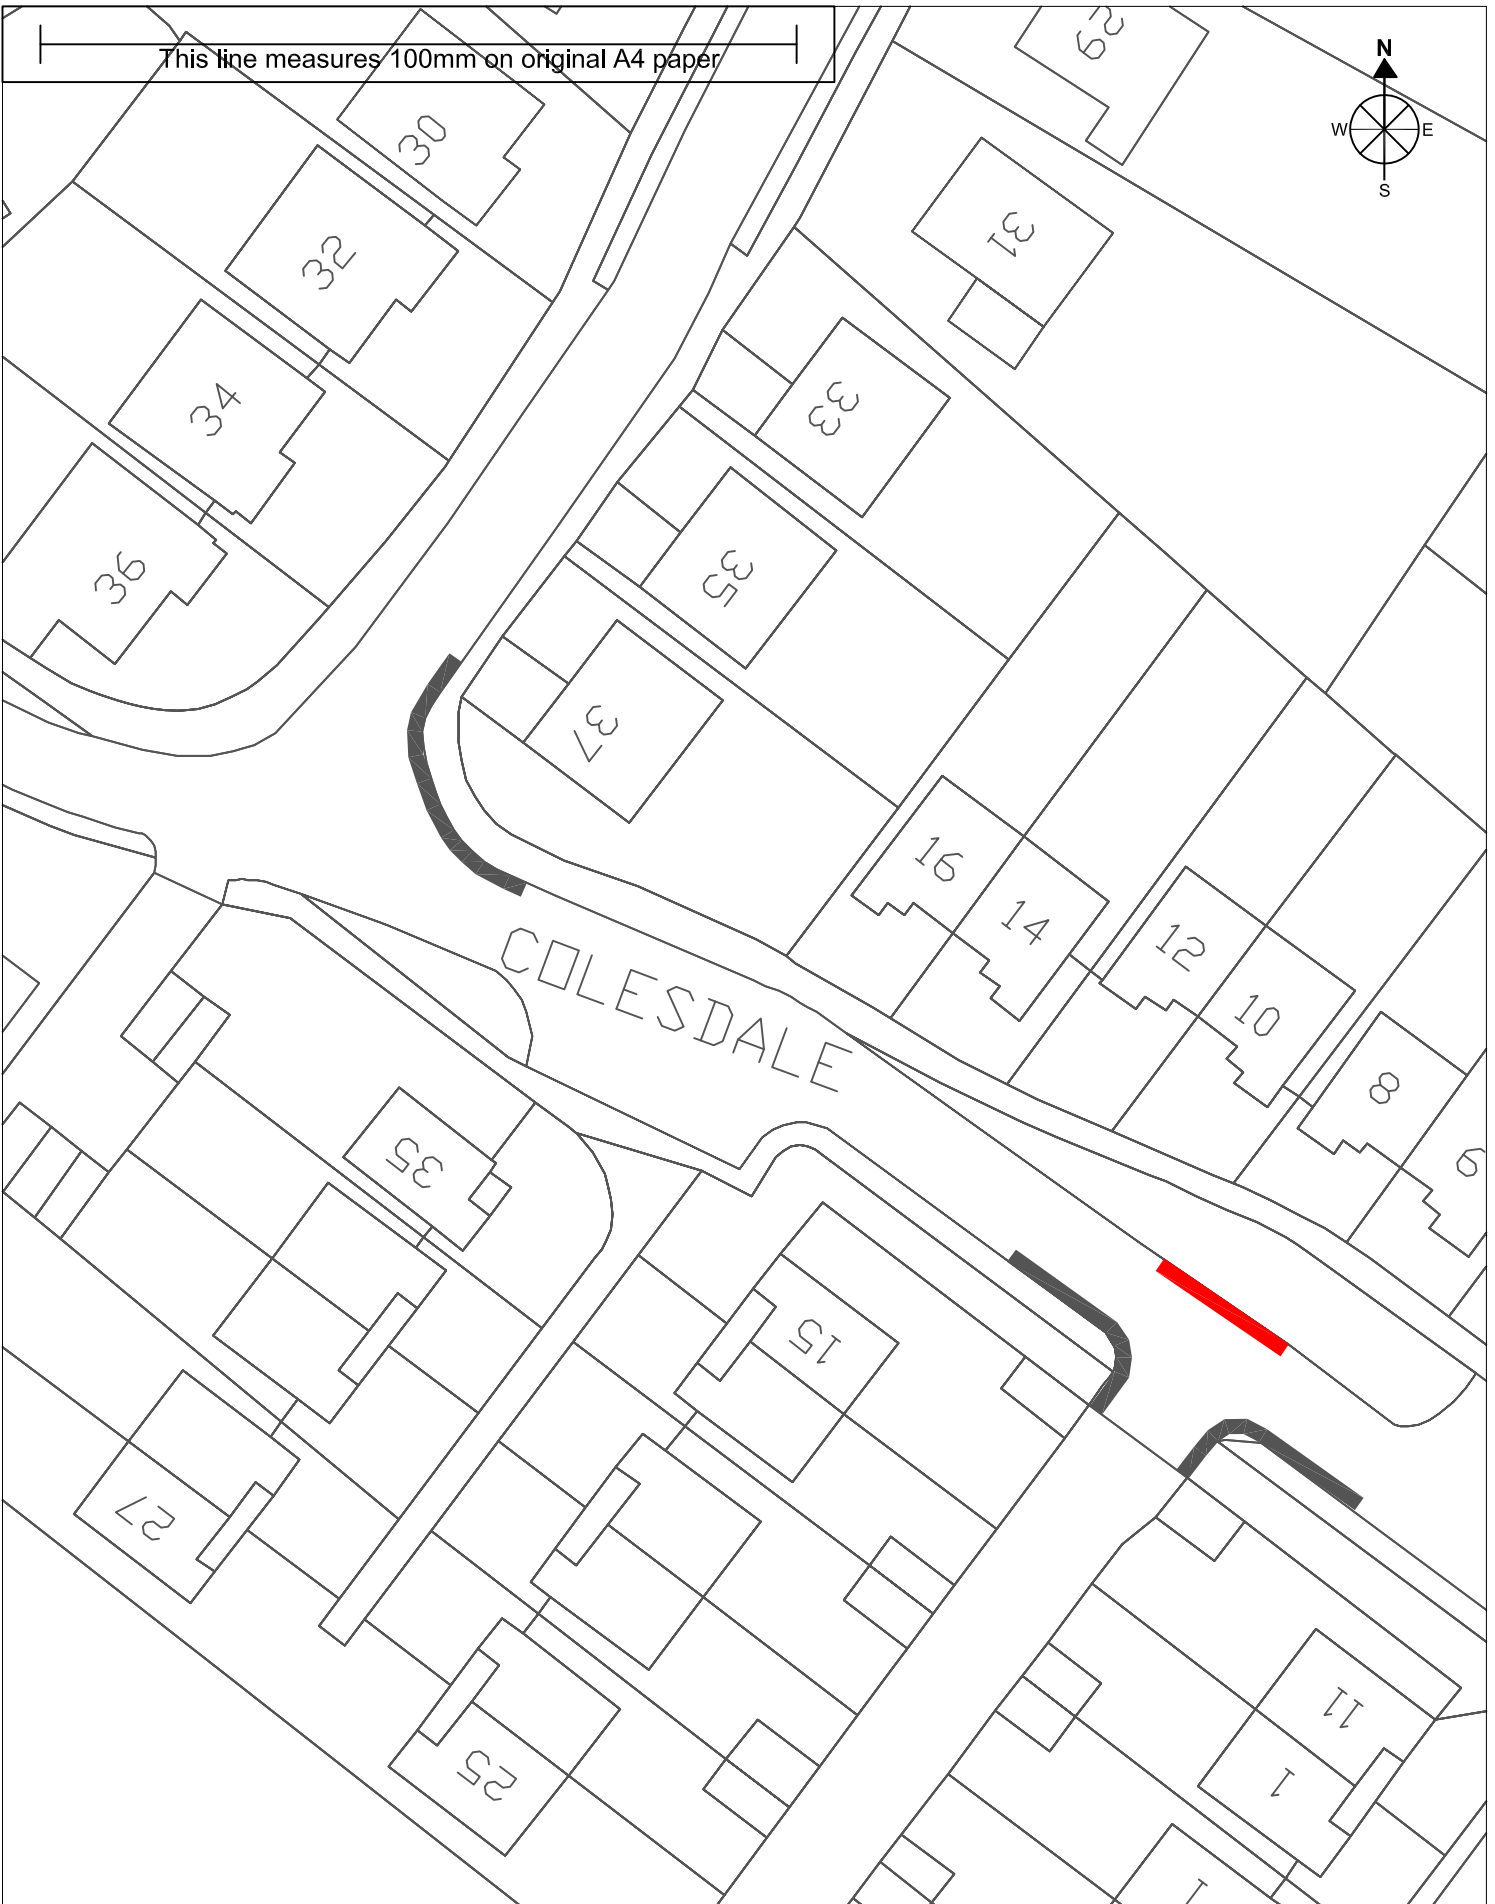

This line measures 100mm on original A4 paper

Title:- Various Roads, Cuffley 2018

Key:-  
 - Proposed Double yellow lines - No waiting at anytime

 - Existing Double Yellow Lines

Scale - 1:500 on A4

Drawn - 03/05/2018