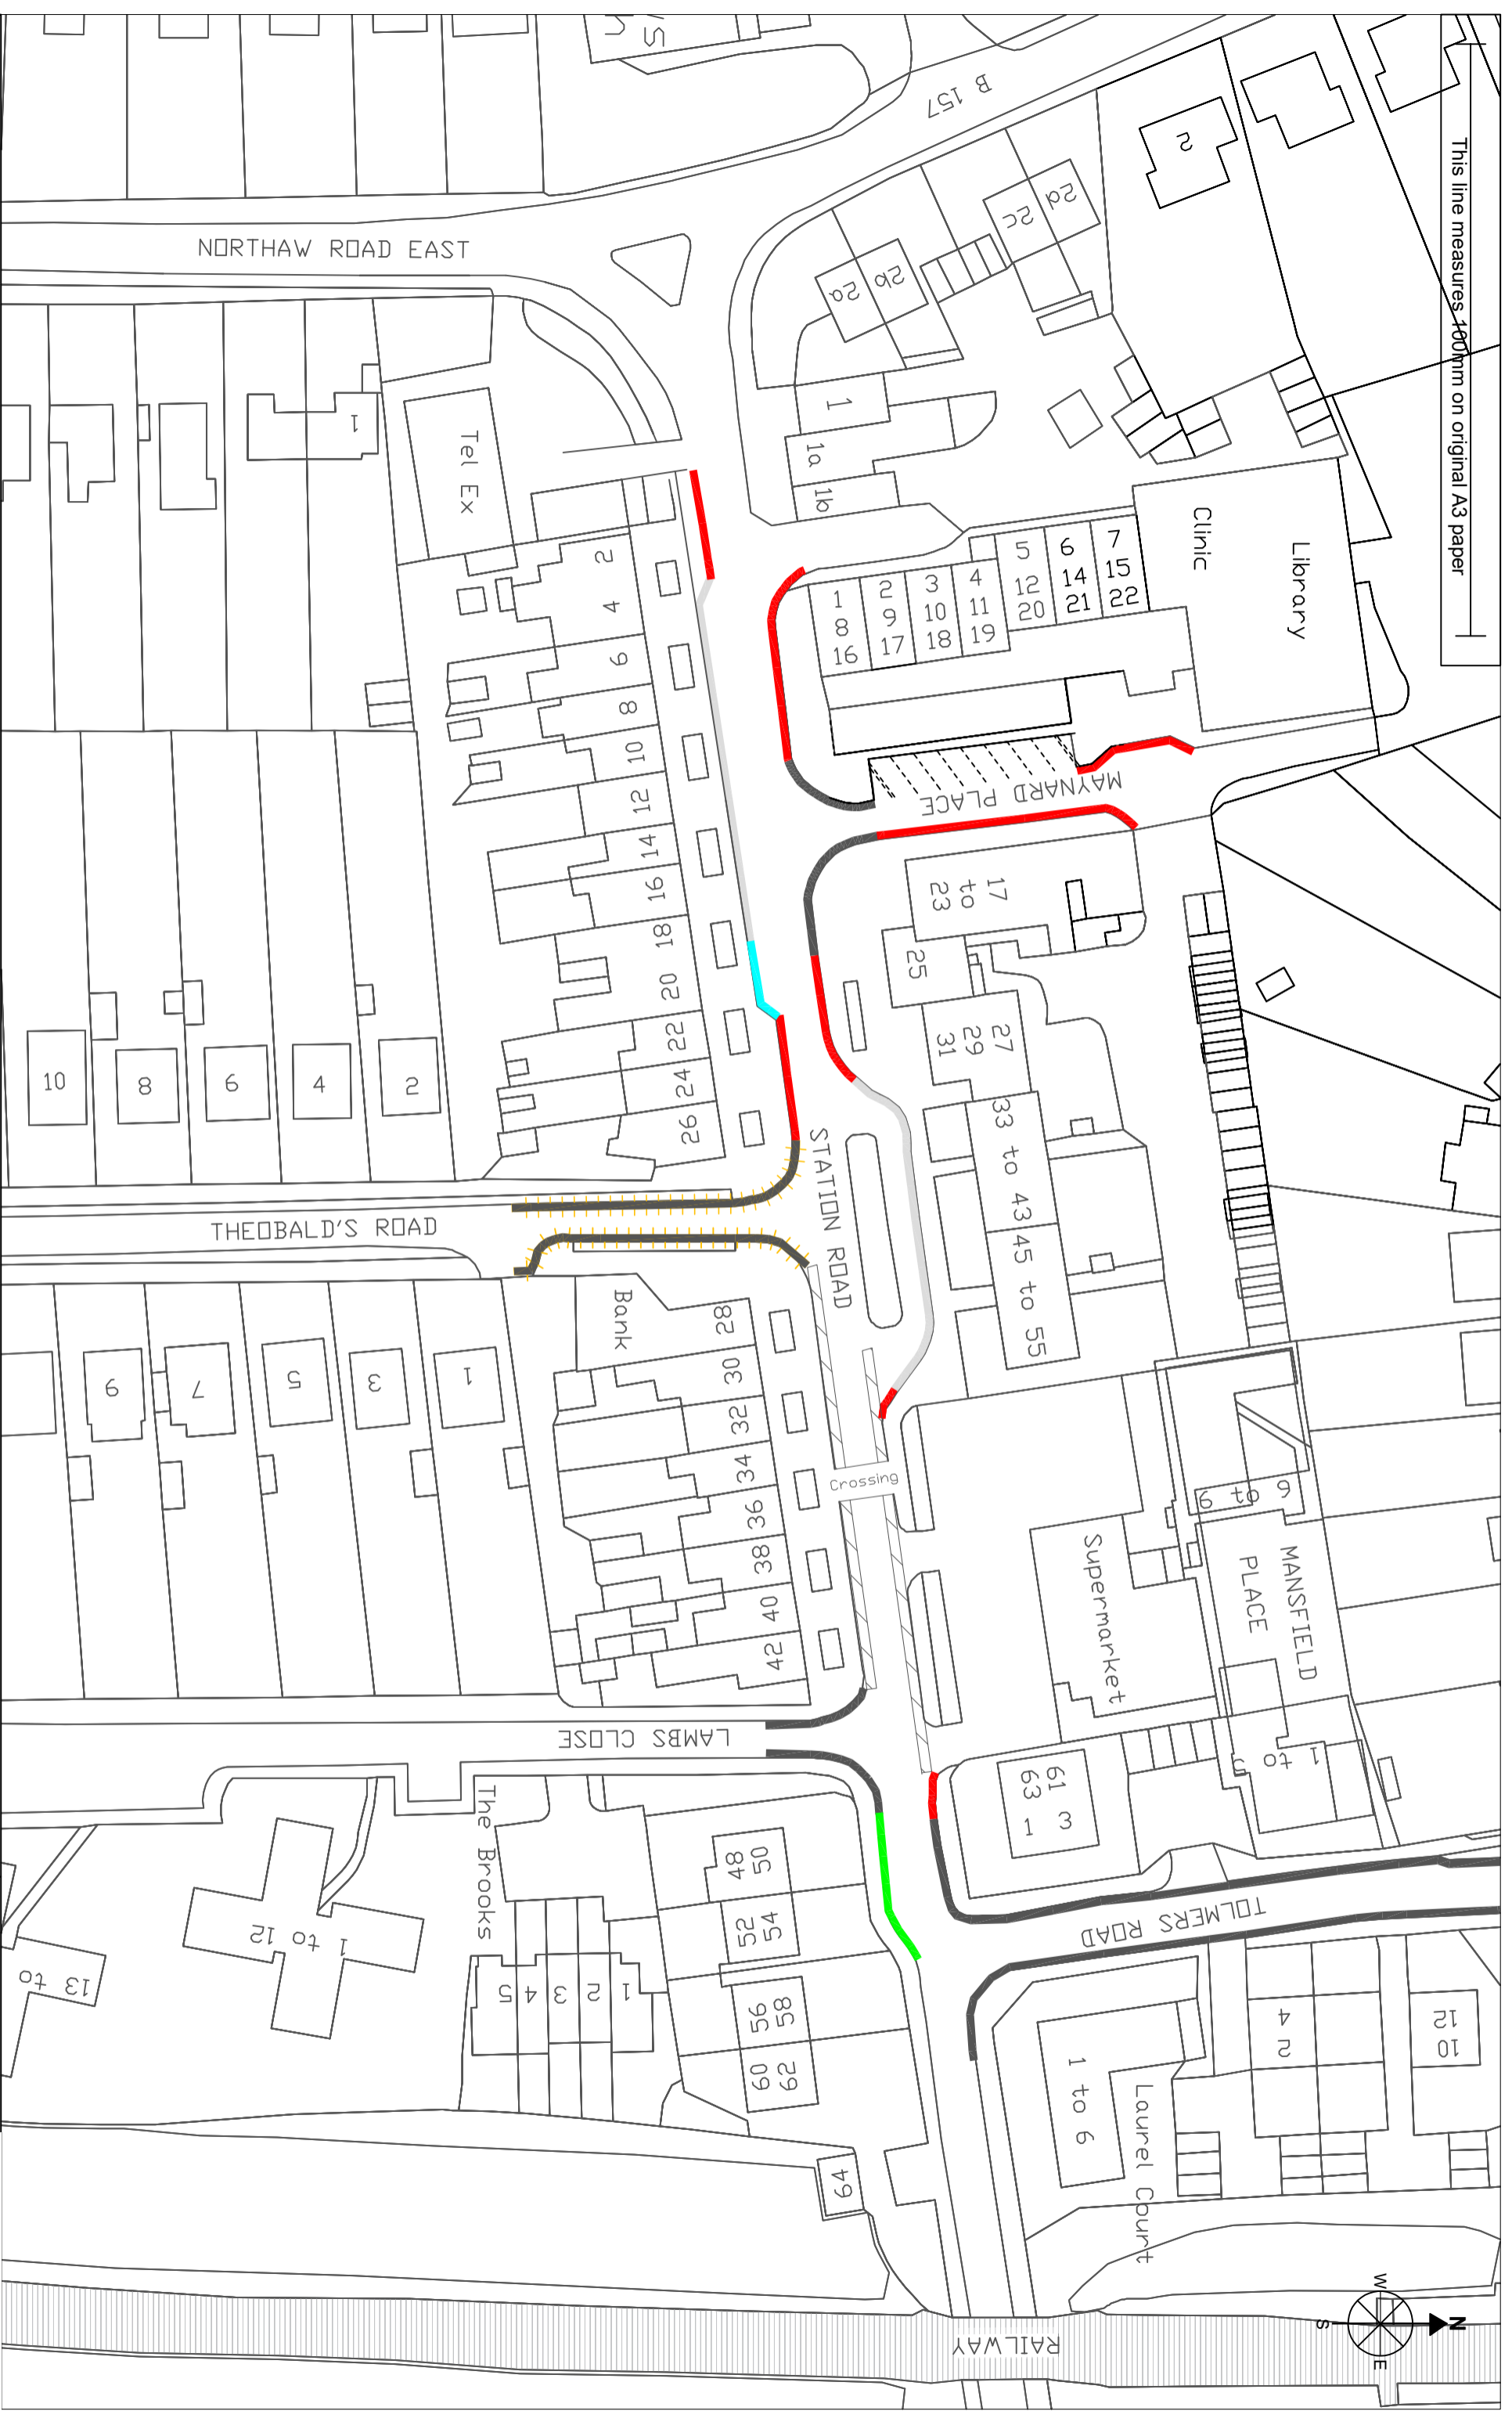

This line measures 400mm on original A3 paper

Title - Various Roads, Cuffley 2018

Key - Existing double yellow lines

- Proposed double yellow lines

- Proposed No Loading Mon-Sat 08:00am-6:30pm in addition to existing double yellow lines

- Existing 30mins Limited Waiting Monday-Saturday 8:00am-6:30pm
30 minutes, no return within 1 hour

- Proposed Limited Waiting Monday-Saturday 8:00am-6:30pm
30minutes, no return within 1 hour

- Proposed Disabled Badge Holders Only

Scale - 1:750 on A3
Drawn - 04/10/2018
By - Parking Services MM
Drawing - 1 of 3

© Crown Copyright All rights reserved Welwyn Hatfield
Borough Council License No. LA 100019547 2018