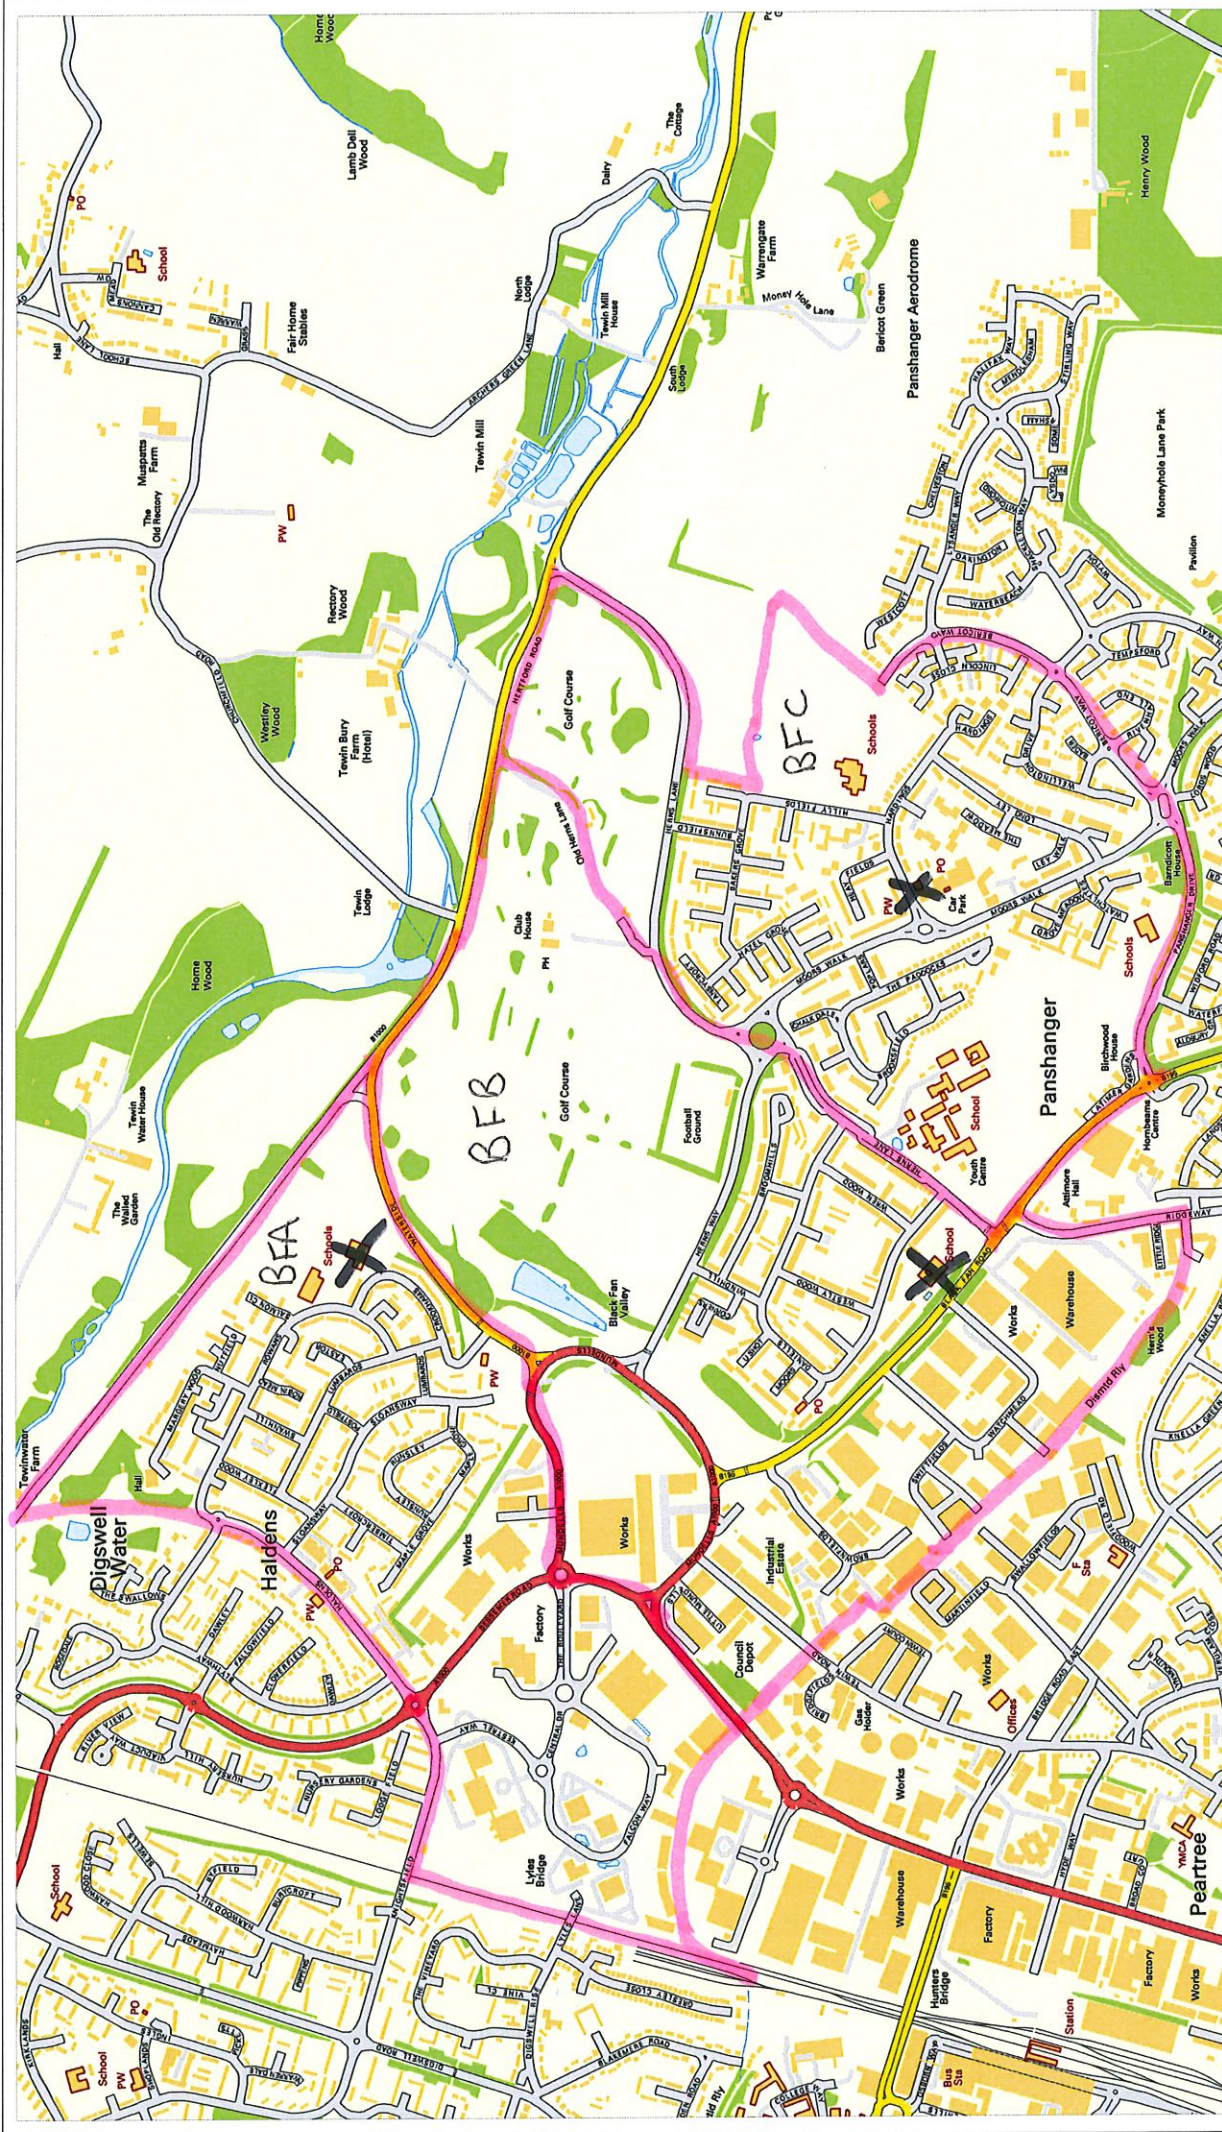

WELWYN HATFIELD Council Offices, The Campus, Welwyn Garden City, Herts. AL8 6AE	Title: Haldens Ward		Project: X Drawing Number:	Scale:	Notes:
	8th July 2019		Polloing Station	Date:	Drawn: