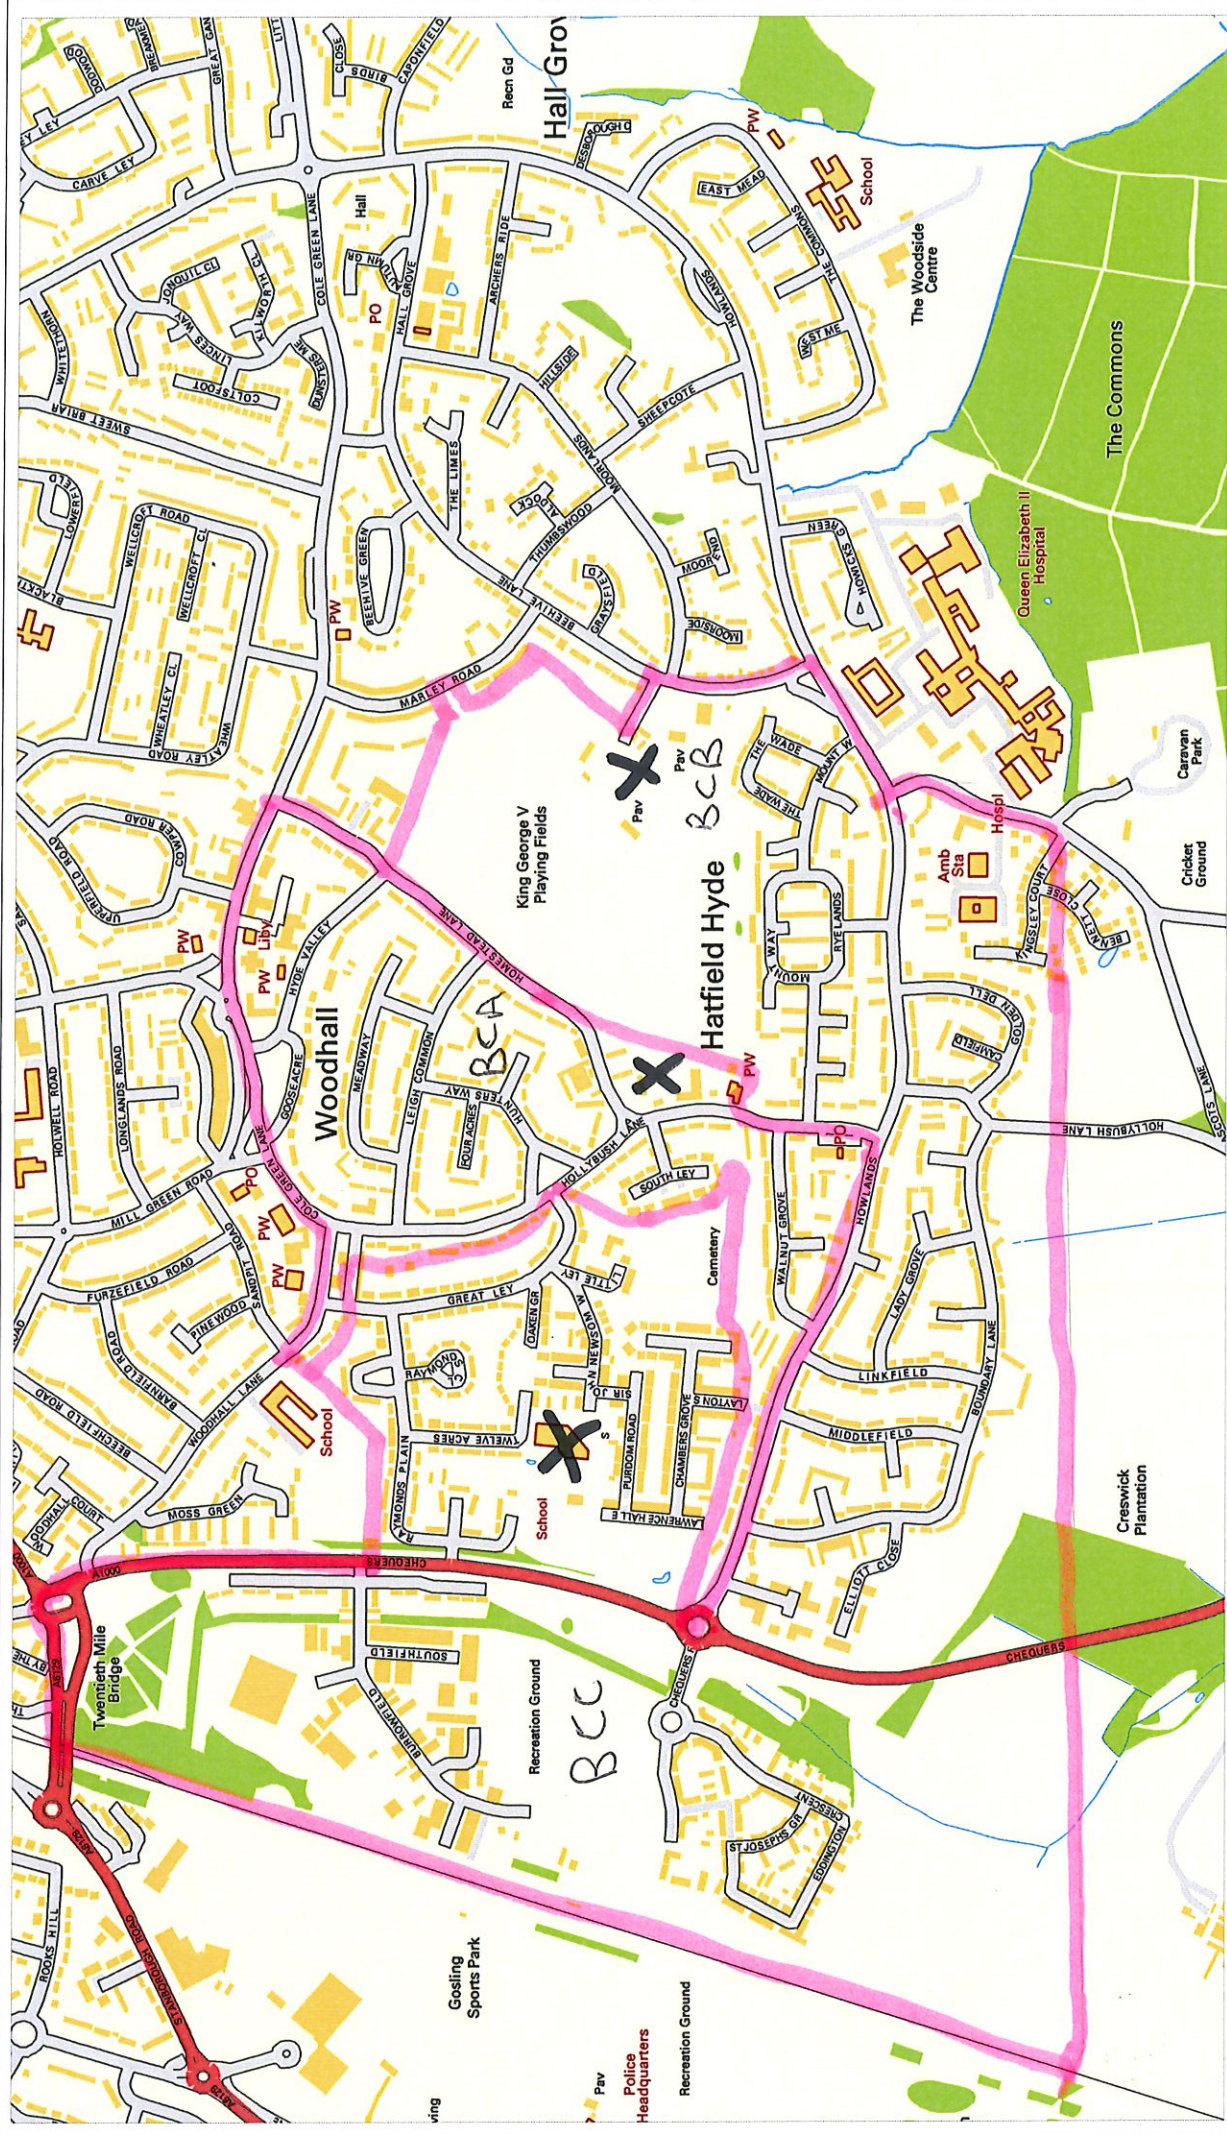

WELWYN HATFIELD Council Offices, The Campus, Welwyn Garden City, Herts. AL8 6AE	Title: Hollybush Ward		Notes:
	Scale:		Date: 5th July 2019
Project: X Polling Station		Drawing Number:	Drawn:
© Crown Copyright. All rights reserved Welwyn Hatfield Council Borough LA100019547 2019