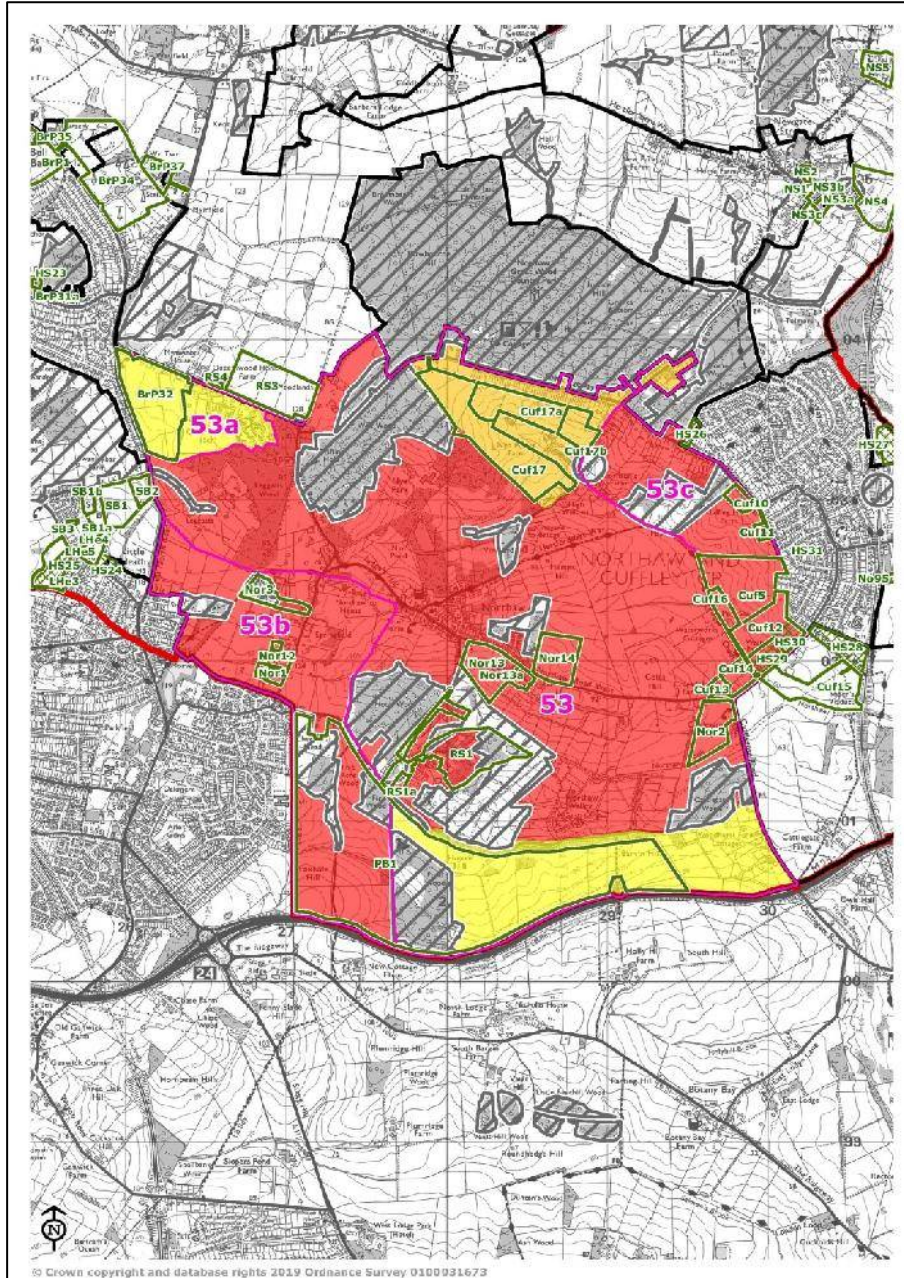

Landscape Character Area 53: Northaw Common Parkland

Sensitivity ratings key

	Welwyn Hatfield Boundary	Sensitivity rating
	Landscape Character Area (LCA)	 Low
	LCA Subdivision	 Low-moderate
	All absolute constraints	 Moderate
	Promoted Sites	 Moderate-high
	Site allocations	 High

© Crown copyright and database rights 2019 Ordnance Survey 0100031673