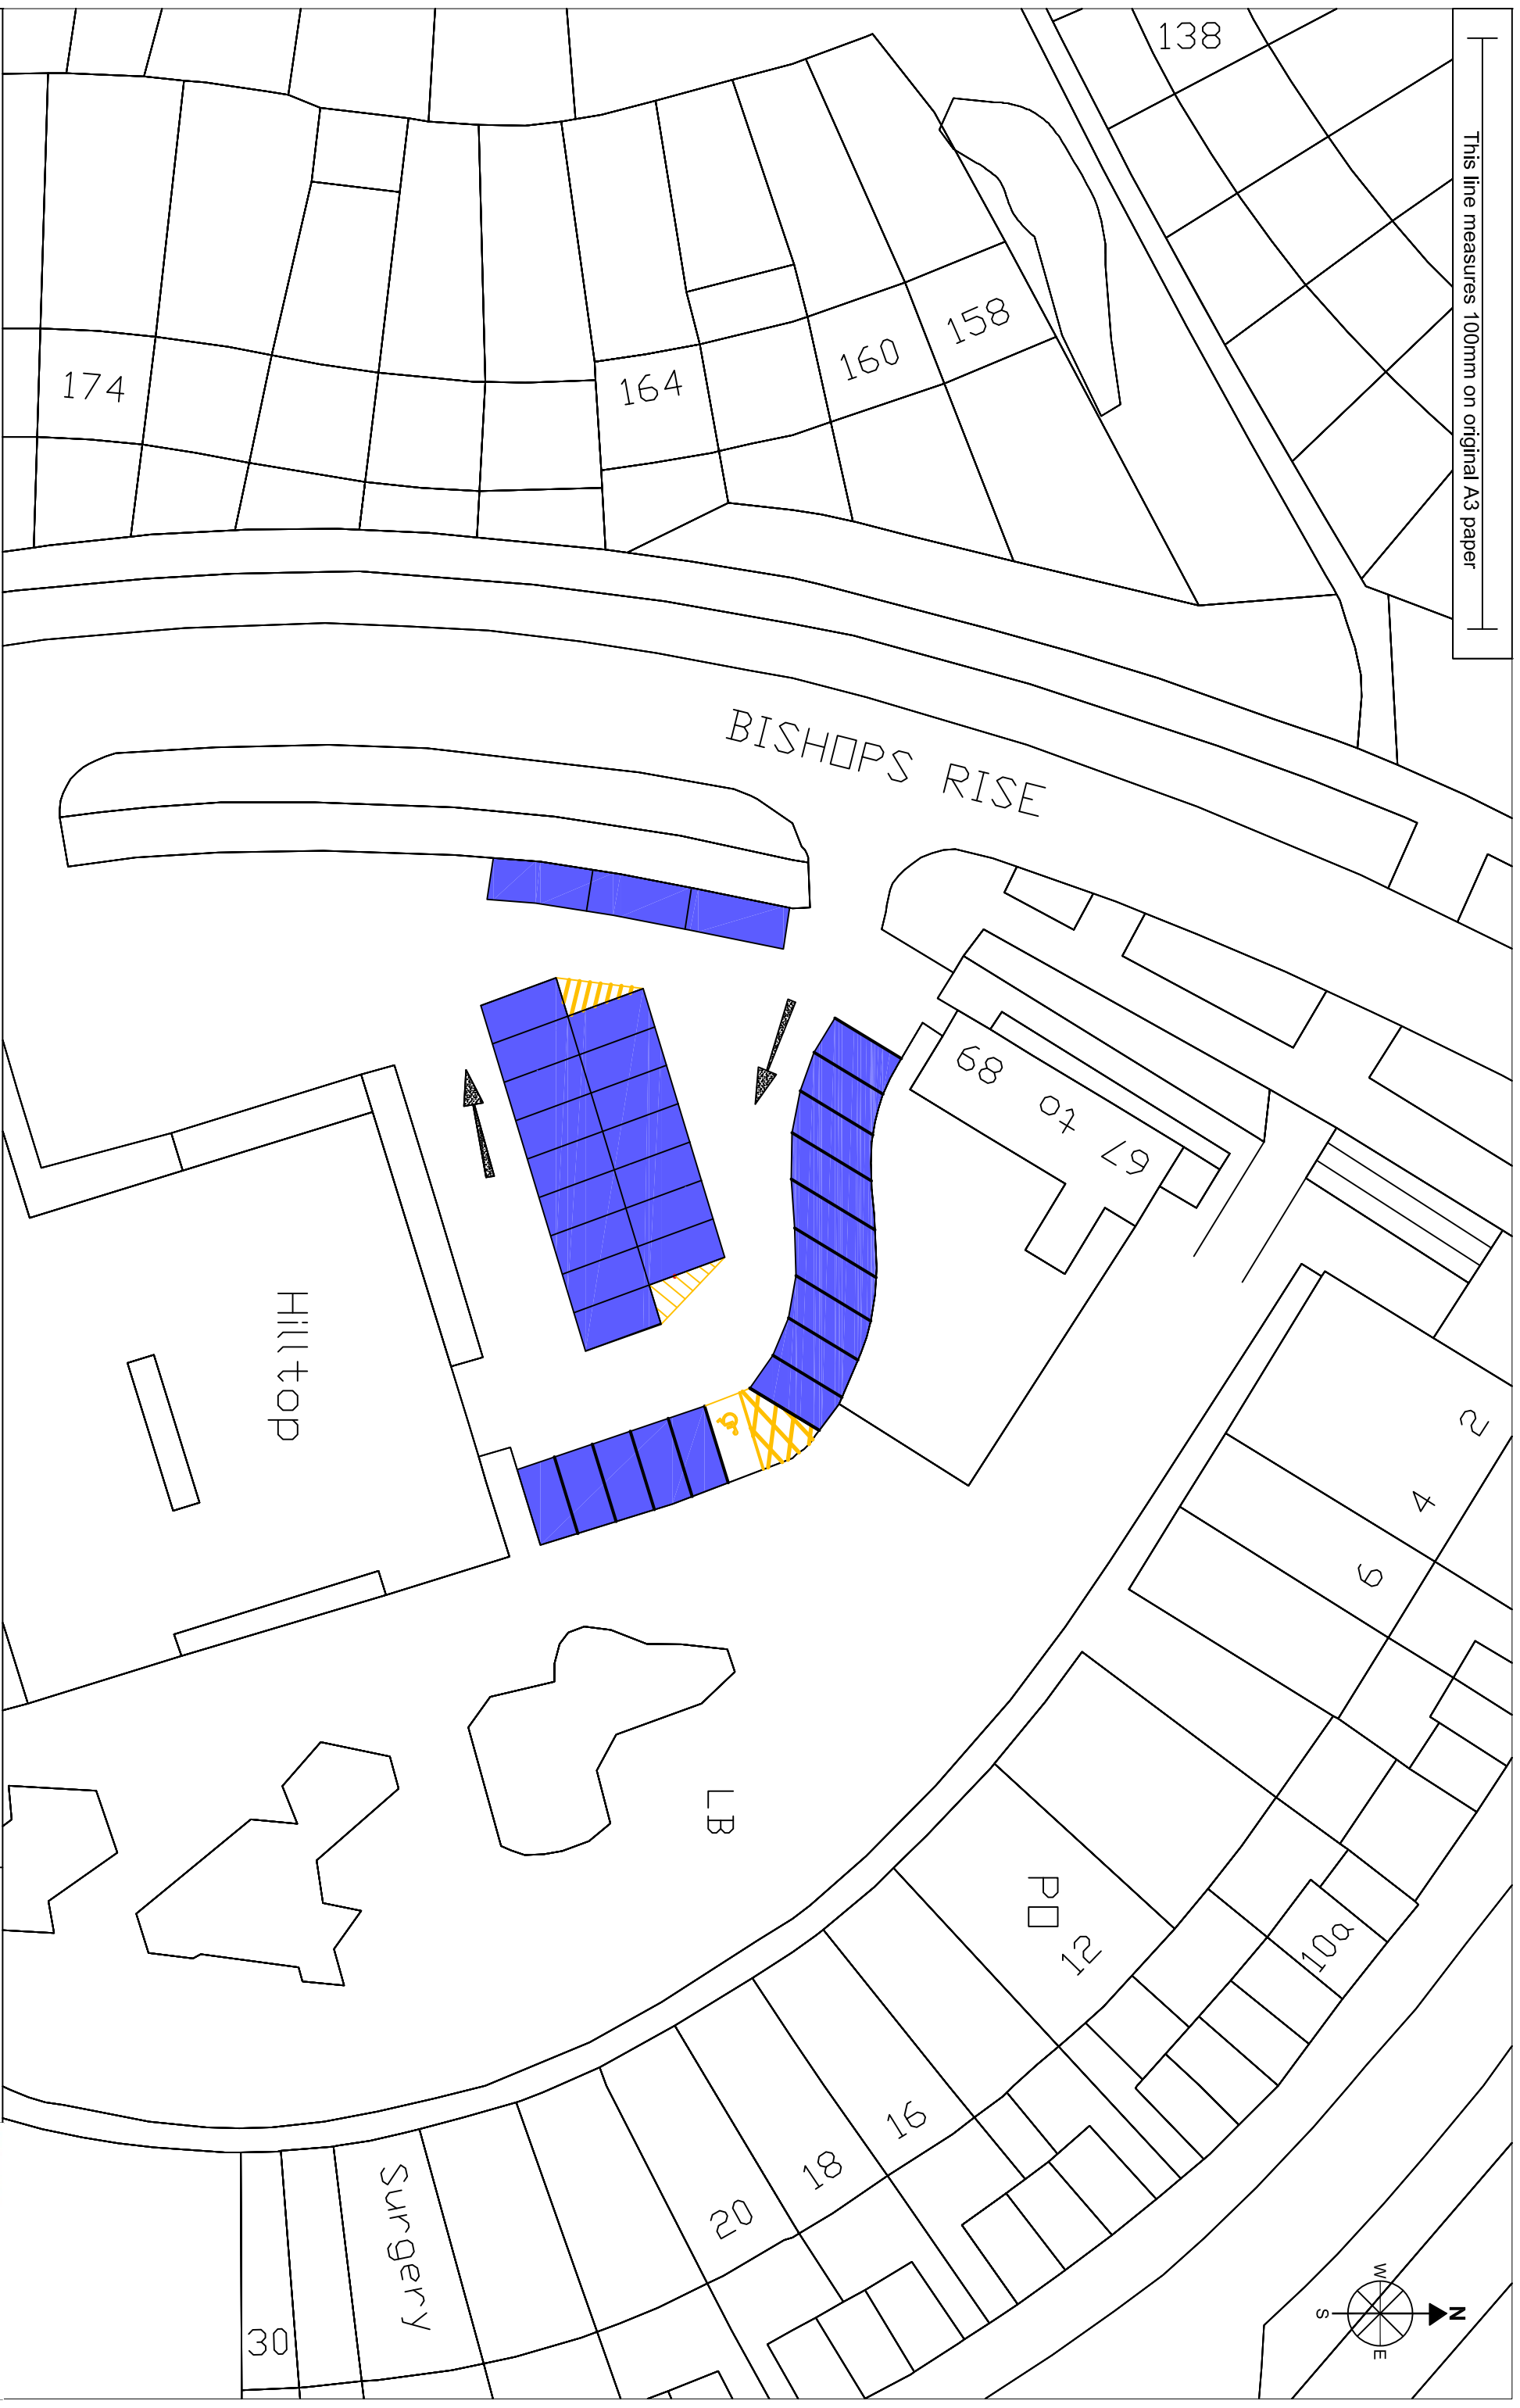

This line measures 100mm on original A3 paper

Title:- Hill Top Car Park, Hatfield - proposed 3 Hours 'no return' within 3 Hours Monday to Saturday 8.00am to 6.00pm

Key:-  3 Hours 'no return' within 3 hours Monday to Saturday 8.00am to 6.00pm
 Disabled Bay - 3 Hours 'no return' within 3 hours Monday to Saturday 8.00am to 6.00pm

Scale - NTS on A3
 Drawn - 10/02/2020
 By - Parking Services-TH
 Drawing - 1 of 1

© Crown Copyright All rights reserved Welwyn Hatfield
 Borough Council License No. LA 100019547 2020